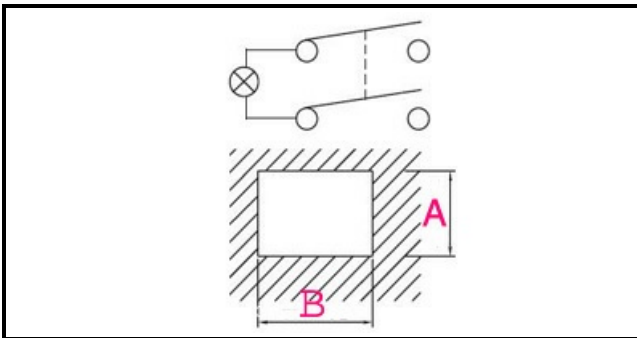

1105246

SWITCH 0/1 ORANGE

Date: 22-12-2024

**Technical data**

DEPTH MM	B=28mm
WIDTH MM	A=22mm
NUMBER OF POLES	POLI/POLES=4
NUMBER OF POSITIONS	0-1
COLOR	ARANCIO/ORANGE
VOLT	230V