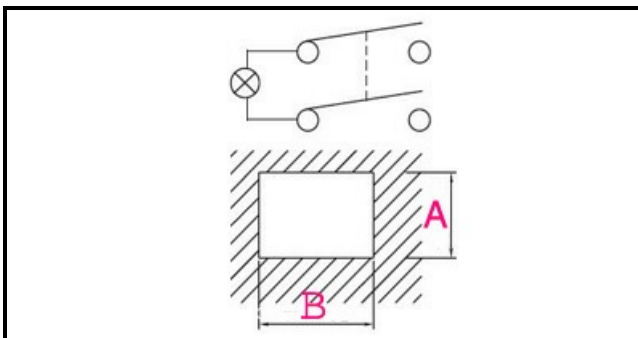

1105246

SWITCH 0/1 ORANGE

Date: 17-04-2025

Technical data

DEPTH MM	B=28mm
WIDTH MM	A=22mm
NUMBER OF POLES	POLI/POLES=4
NUMBER OF POSITIONS	0-1
COLOR	ARANCIO/ORANGE
VOLT	230V