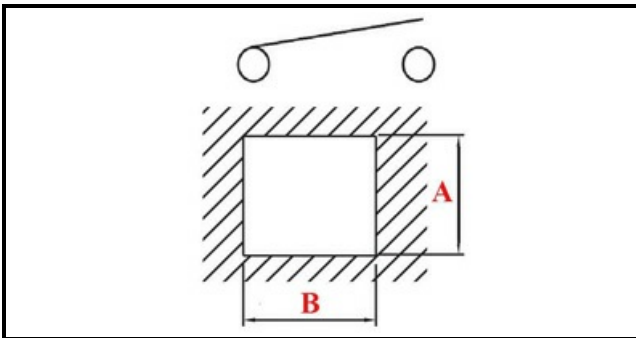

1105281

SWITCH WITH FASTON FOR OVEN

Date: 15-11-2024

ORIGINAL
OSP
SPARE PARTS

Technical data

| | |
|---------------------|--------------|
| DEPTH MM | B=29mm |
| WIDTH MM | A=12mm |
| NUMBER OF POLES | POLI/POLES=3 |
| NUMBER OF POSITIONS | 0-1 |
| VOLT | 250V |