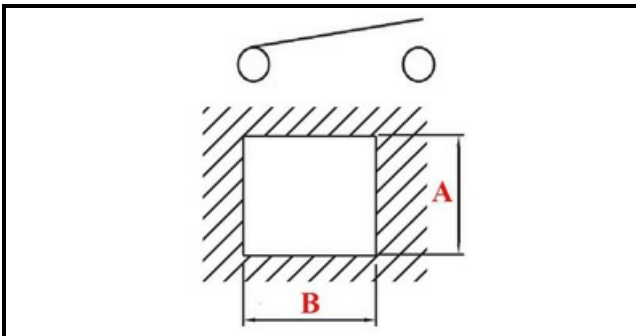

## Technical data

DEPTH MM	B=29mm
WIDTH MM	A=12mm
NUMBER OF POLES	POLI/POLES=3
NUMBER OF POSITIONS	0-1
VOLT	250V