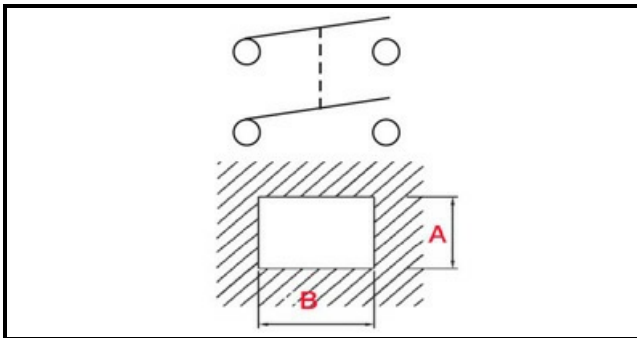

1105288

SWITHC FOR SLICER FABA 250G

Date: 22-12-2024

ORIGINAL
OSP
SPARE PARTS

Technical data

DEPTH MM	B=30mm
WIDTH MM	A=22mm
NUMBER OF POLES	POLI/POLES=4
NUMBER OF POSITIONS	0-1
VOLT	250V
COLOR	ROSSO/RED
COLOR	VERDE/GREEN