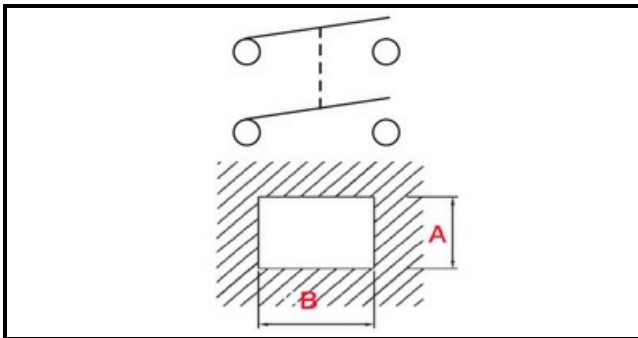

1105288

SWITHC FOR SLICER FABA 250G

Date: 05-03-2025

ORIGINAL
OSP
SPARE PARTS**Technical data**

DEPTH MM	B=30mm
WIDTH MM	A=22mm
NUMBER OF POLES	POLI/POLES=4
NUMBER OF POSITIONS	0-1
VOLT	250V
COLOR	ROSSO/RED
COLOR	VERDE/GREEN