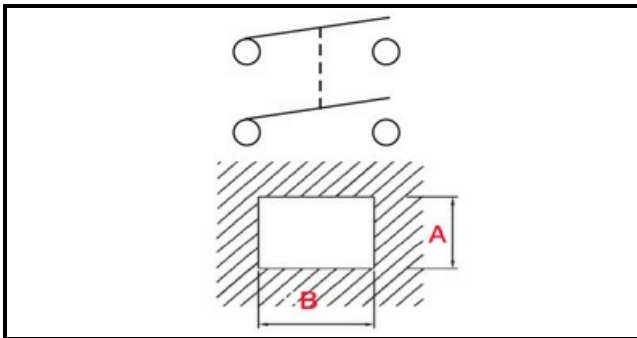

1105288

SWITHC FOR SLICER FABA 250G

Date: 02-02-2025

ORIGINAL
OSP
SPARE PARTS**Technical data**

DEPTH MM	B=30mm
WIDTH MM	A=22mm
NUMBER OF POLES	POLI/POLES=4
NUMBER OF POSITIONS	0-1
VOLT	250V
COLOR	ROSSO/RED
COLOR	VERDE/GREEN