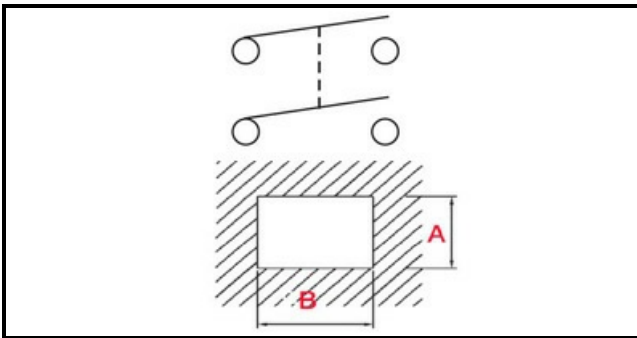

## Technical data

|                     |              |
|---------------------|--------------|
| DEPTH MM            | B=30mm       |
| WIDTH MM            | A=22mm       |
| NUMBER OF POLES     | POLI/POLES=4 |
| NUMBER OF POSITIONS | 0-1          |
| VOLT                | 250V         |
| COLOR               | ROSSO/RED    |
| COLOR               | VERDE/GREEN  |