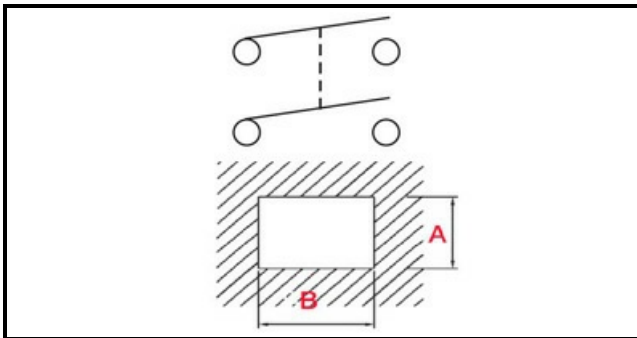

1105288

SWITHC FOR SLICER FABA 250G

Date: 15-11-2024

ORIGINAL
OSP
SPARE PARTS**Technical data**

DEPTH MM	B=30mm
WIDTH MM	A=22mm
NUMBER OF POLES	POLI/POLES=4
NUMBER OF POSITIONS	0-1
VOLT	250V
COLOR	ROSSO/RED
COLOR	VERDE/GREEN