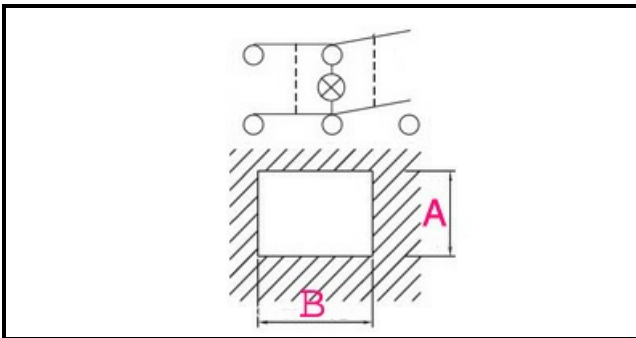

1105345

LUMINOUS SWITCH 5 CONTACTS

Date: 05-03-2025

Technical data

DEPTH MM	B=30mm
WIDTH MM	A=22mm
NUMBER OF POLES	POLI/POLES=5
NUMBER OF POSITIONS	0-1
COLOR	BLU/BLE
VOLT	230V