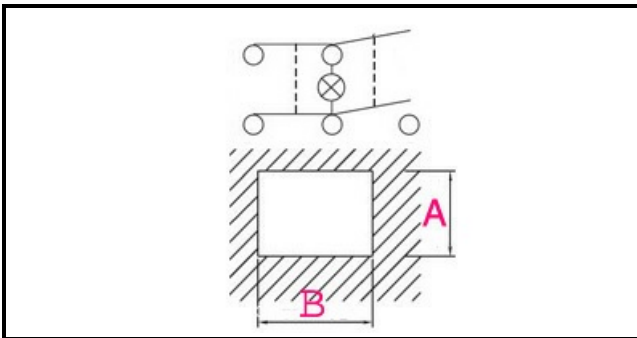

1105345

LUMINOUS SWITCH 5 CONTACTS

Date: 02-02-2025

Technical data

DEPTH MM	B=30mm
WIDTH MM	A=22mm
NUMBER OF POLES	POLI/POLES=5
NUMBER OF POSITIONS	0-1
COLOR	BLU/BLE
VOLT	230V