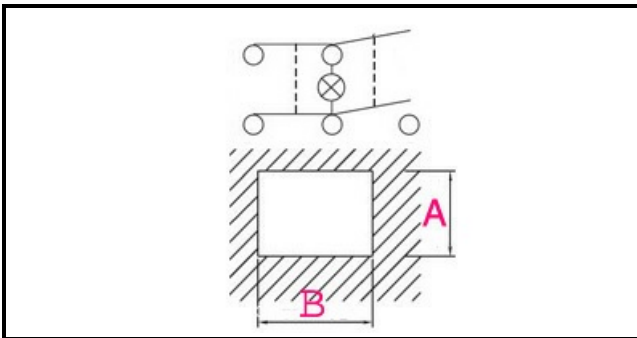

Technical data

DEPTH MM	B=30mm
WIDTH MM	A=22mm
NUMBER OF POLES	POLI/POLES=5
NUMBER OF POSITIONS	0-1
COLOR	BLU/BLE
VOLT	230V