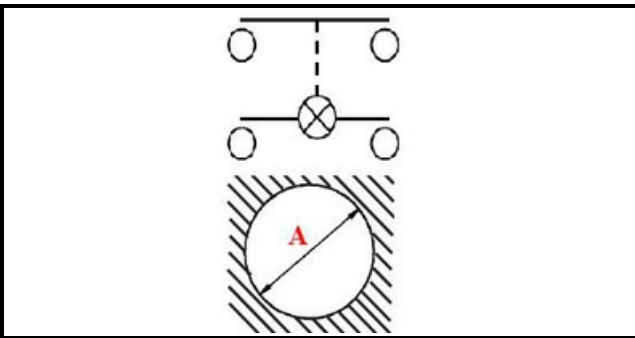

1105436

PUSH-BUTTON

Date: 20-04-2025

ORIGINAL
OSP
SPARE PARTS

Technical data

DIAMETER mm	Ø=15mm
NUMBER OF POLES	POLI/POLES=4
NUMBER OF POSITIONS	1
COLOR	ROSSO/RED
VOLT	250V

Manufacturer code

GIORIK SPA