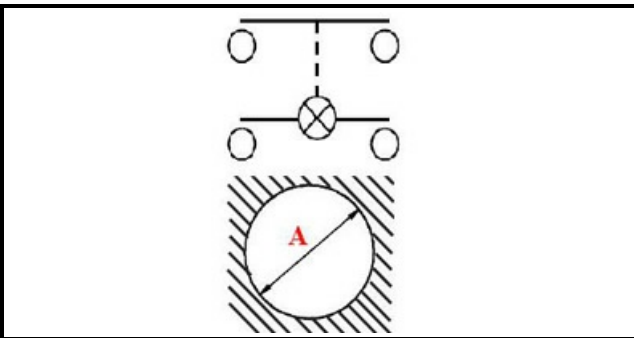

1105436

PUSH-BUTTON

Date: 22-12-2024

ORIGINAL
OSP
SPARE PARTS**Technical data**

DIAMETER mm	Ø=15mm
NUMBER OF POLES	POLI/POLES=4
NUMBER OF POSITIONS	1
COLOR	ROSSO/RED
VOLT	250V

Manufacturer code

GIORIK SPA