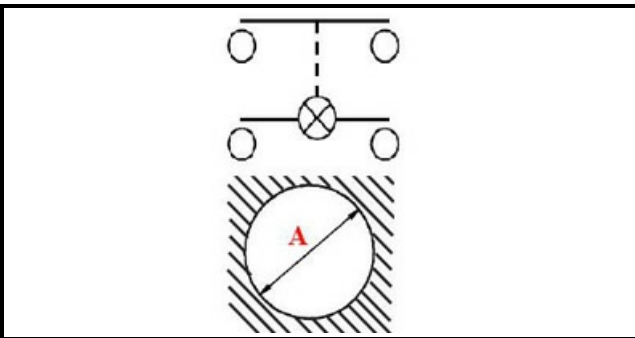

1105436

PUSH-BUTTON

Date: 02-02-2025

ORIGINAL
OSP
SPARE PARTS**Technical data**

DIAMETER mm	Ø=15mm
NUMBER OF POLES	POLI/POLES=4
NUMBER OF POSITIONS	1
COLOR	ROSSO/RED
VOLT	250V

Manufacturer code

GIORIK SPA