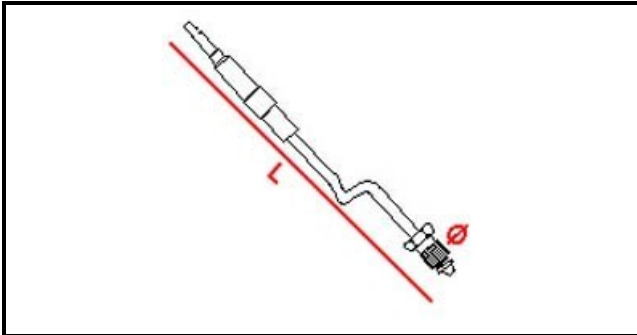

## Technical data

DEPTH MM	L=1200mm
MATERIAL	RAME/COPPER