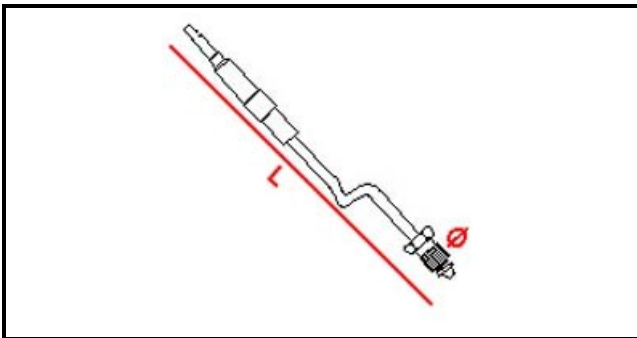

4101047

THERMOCOUPLE 60 P.L. G4SF7 G1712214

Date: 27-02-2025

**Technical data**

DEPTH MM	L=600mm
THREAD MA	9X1
MATERIAL	RAME/COPPER

Manufacturer code

SIT SPA
MBM- EUROTEC SRL -