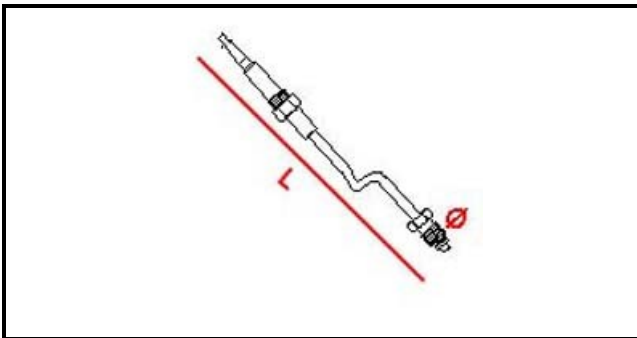

4101064

**THERMOCOUPLE 750 9X1**

Date: 27-01-2025

**Technical data**

DEPTH MM	L=750mm
THREAD MA	9X1
MATERIAL	RAME/COPPER

**Manufacturer code**

SIT SPA