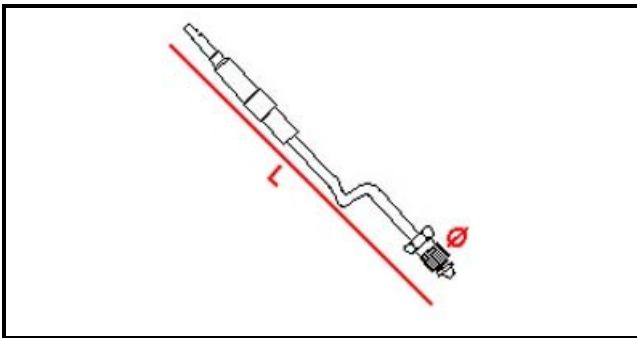

4101086

THERMOCOUPLE SIT L1200mm 8X1

Date: 06-04-2025

Technical data

| | |
|-----------|-------------|
| DEPTH MM | L=1200mm |
| THREAD MA | 8X1 |
| MATERIAL | RAME/COPPER |

Manufacturer code

SIT SPA