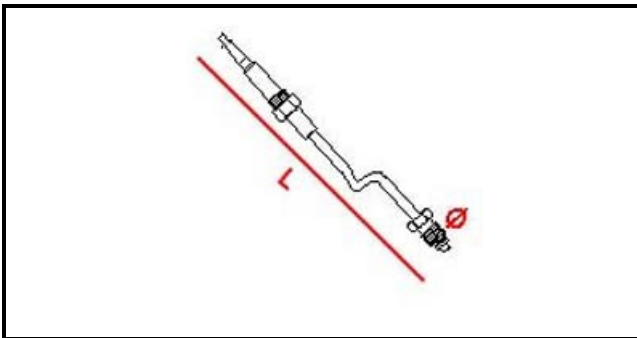

4101096

THERMOCOUPLE 600 mm FOR ECO POWER-fp

Date: 22-01-2025

ORIGINAL
OSP
SPARE PARTS**Technical data**

DEPTH MM	L=600mm
THREAD MA	9X1
MATERIAL	RAME/COPPER

Manufacturer code

BERTO'S SPA