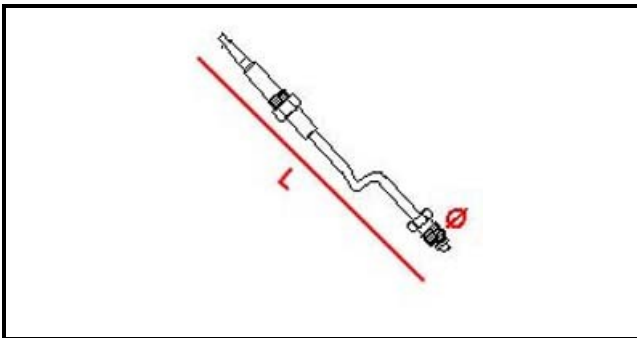

4101096

THERMOCOUPLE 600 mm FOR ECO POWER-fp

Date: 22-12-2024

ORIGINAL
OSP
SPARE PARTS**Technical data**

DEPTH MM	L=600mm
THREAD MA	9X1
MATERIAL	RAME/COPPER

Manufacturer code

BERTO'S SPA