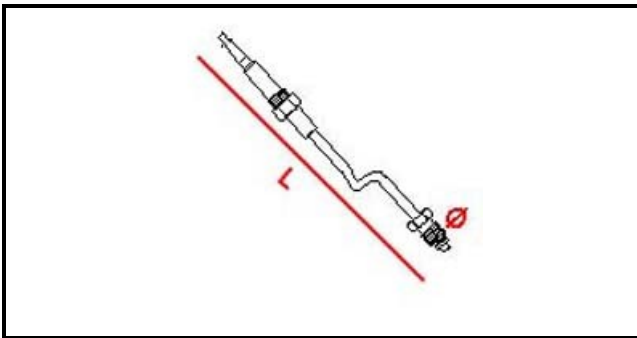

4101096

THERMOCOUPLE 600 mm FOR ECO POWER-fp

Date: 17-04-2025

ORIGINAL
OSP
SPARE PARTS

Technical data

DEPTH MM	L=600mm
THREAD MA	9X1
MATERIAL	RAME/COPPER

Manufacturer code

BERTO'S SPA