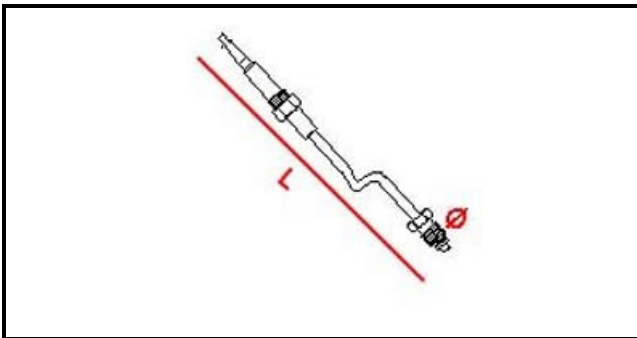

4101096

THERMOCOUPLE 600 mm FOR ECO POWER-fp

Date: 23-02-2025

ORIGINAL
OSP
SPARE PARTS**Technical data**

DEPTH MM	L=600mm
THREAD MA	9X1
MATERIAL	RAME/COPPER

Manufacturer code

BERTO'S SPA