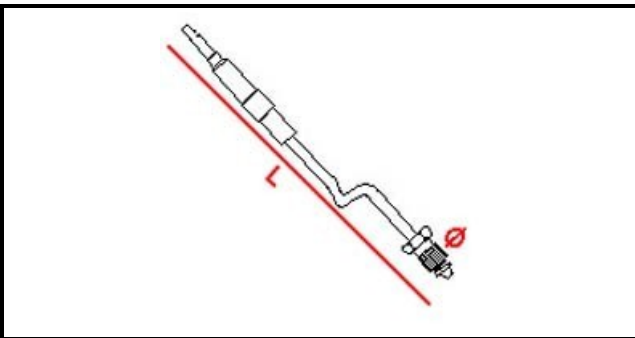

4101109

**THERMOCOUPLE S04 600MM M9X1**

Date: 22-12-2024

ORIGINAL  
**OSP**  
SPARE PARTS**Technical data**

DEPTH MM	L=600mm
THREAD MA	9X1
MATERIAL	RAME/COPPER

**Manufacturer code**

GIORIK SPA