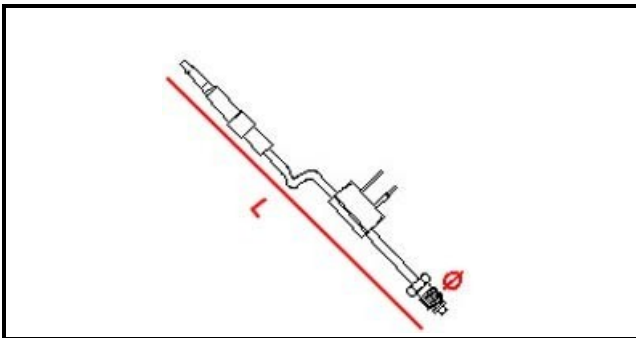

4101112

INTERRUPTED THERMOCOUPLE 1200MM M8X1

Date: 27-01-2025

ORIGINAL
OSP
SPARE PARTS**Technical data**

DEPTH MM	L=1200mm
THREAD MA	8X1
MATERIAL	RAME/COPPER

Manufacturer code

BERTO'S SPA