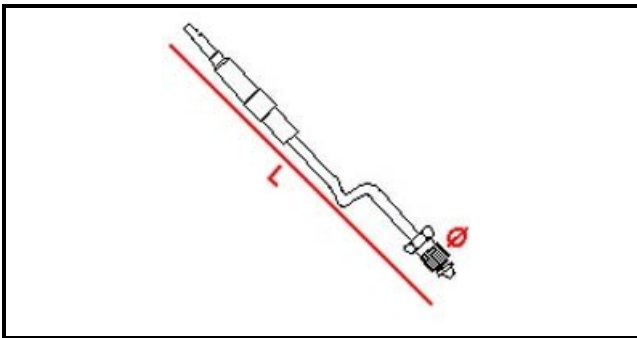

4101124

UNIVERSAL THERMOCOUPLE 900mm

Date: 06-04-2025

ORIGINAL
OSP
SPARE PARTS

Technical data

DEPTH MM	L=900mm
UNIVERSAL THERMOCOUPLES	UNIVERSALE/UNIVERSAL

Manufacturer code

SIT SPA