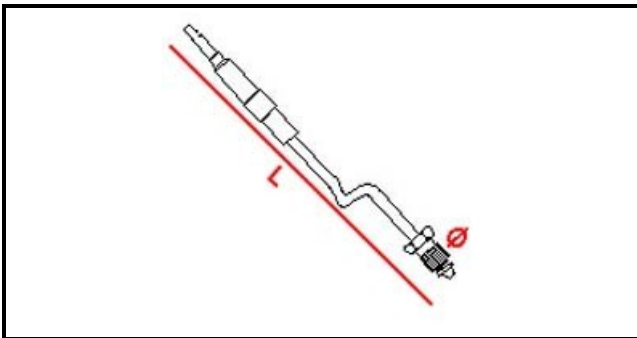

4101124

UNIVERSAL THERMOCOUPLE 900mm

Date: 27-01-2025

ORIGINAL
OSP
SPARE PARTS**Technical data**

DEPTH MM	L=900mm
UNIVERSAL THERMOCOUPLES	UNIVERSALE/UNIVERSAL

Manufacturer code

SIT SPA