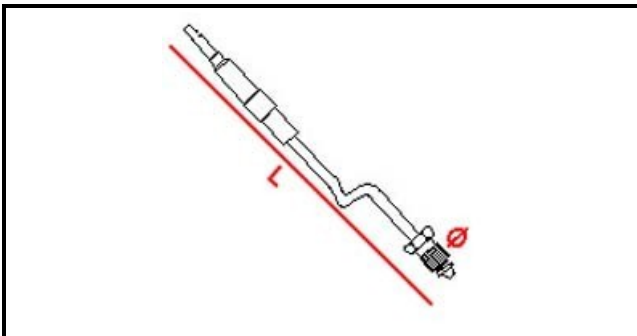

4101124

UNIVERSAL THERMOCOUPLE 900mm

Date: 27-02-2025

ORIGINAL
OSP
SPARE PARTS**Technical data**

DEPTH MM	L=900mm
UNIVERSAL THERMOCOUPLES	UNIVERSALE/UNIVERSAL

Manufacturer code

SIT SPA