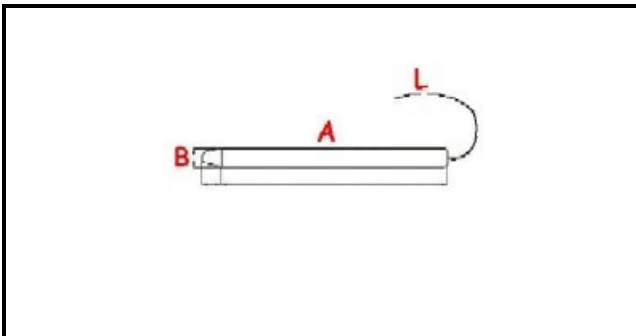

1106191

**THERMOMETER 0-350° D.60mm 1500X6**

Date: 22-01-2025

**Technical data**

MINIMUM TEMPERATURE °	T min=0°
MAXIMUM TEMPERATURE °	T max=350°
WIRE mm	L=1500mm
PROBE DIAMETER MM	B=6mm
PROBE LENGHT MM	A=25mm
DIAMETER mm	Ø=60mm