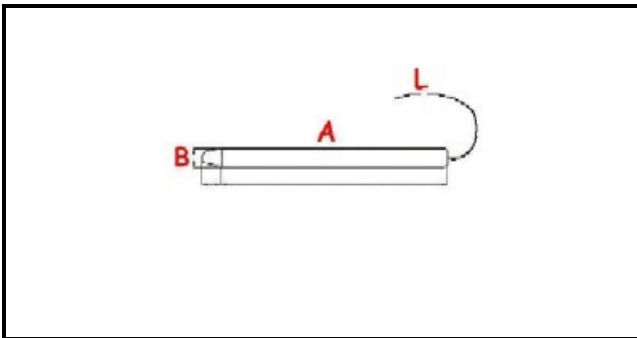

1106191

**THERMOMETER 0-350° D.60mm 1500X6**

Date: 23-02-2025

**Technical data**

MINIMUM TEMPERATURE °	T min=0°
MAXIMUM TEMPERATURE °	T max=350°
WIRE mm	L=1500mm
PROBE DIAMETER MM	B=6mm
PROBE LENGHT MM	A=25mm
DIAMETER mm	Ø=60mm