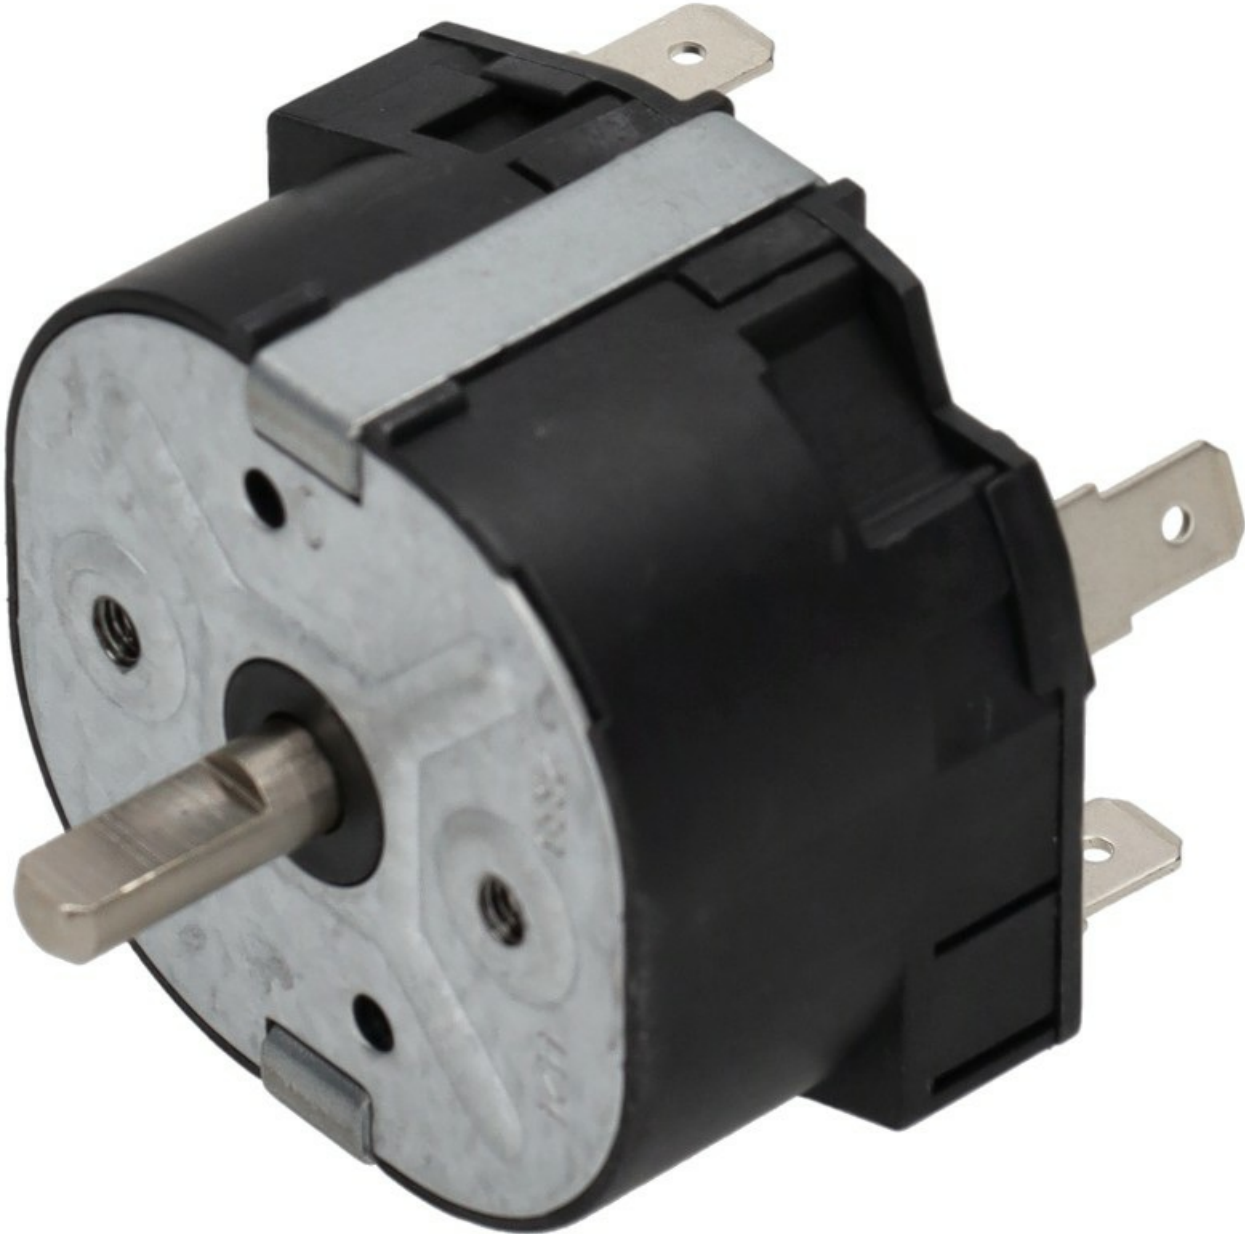

1112367

TIMER

Date: 24-02-2025

**Technical data**

NUMBER OF POLES	POLI/POLES=4
TIME SECONDS	TIME 900"
SHAFT mm	6X4,6mm

SHAFT LENGHT mm	L=24mm
MOTORS NUMBER	1
TIME MINUTES	TIMER 15'

Manufacturer code

SIRMAN SPA
