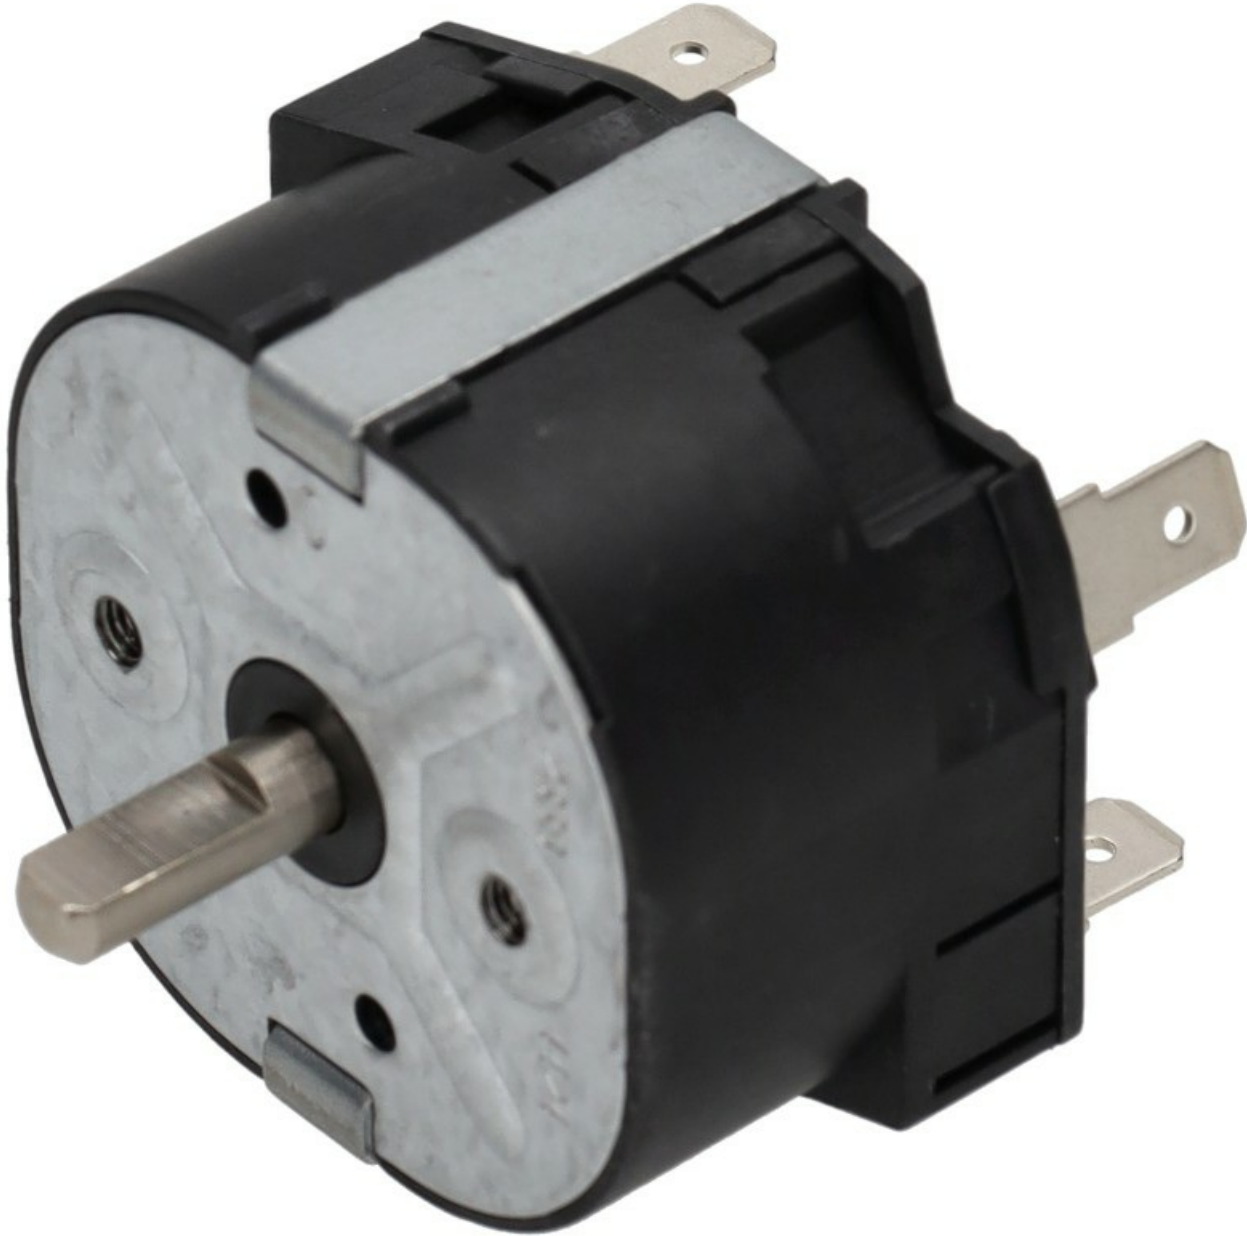

1112367

TIMER

Date: 05-04-2025

Technical data

NUMBER OF POLES	POLI/POLES=4
TIME SECONDS	TIME 900"
SHAFT mm	6X4,6mm

SHAFT LENGHT mm	L=24mm
MOTORS NUMBER	1
TIME MINUTES	TIMER 15'

Manufacturer code

SIRMAN SPA