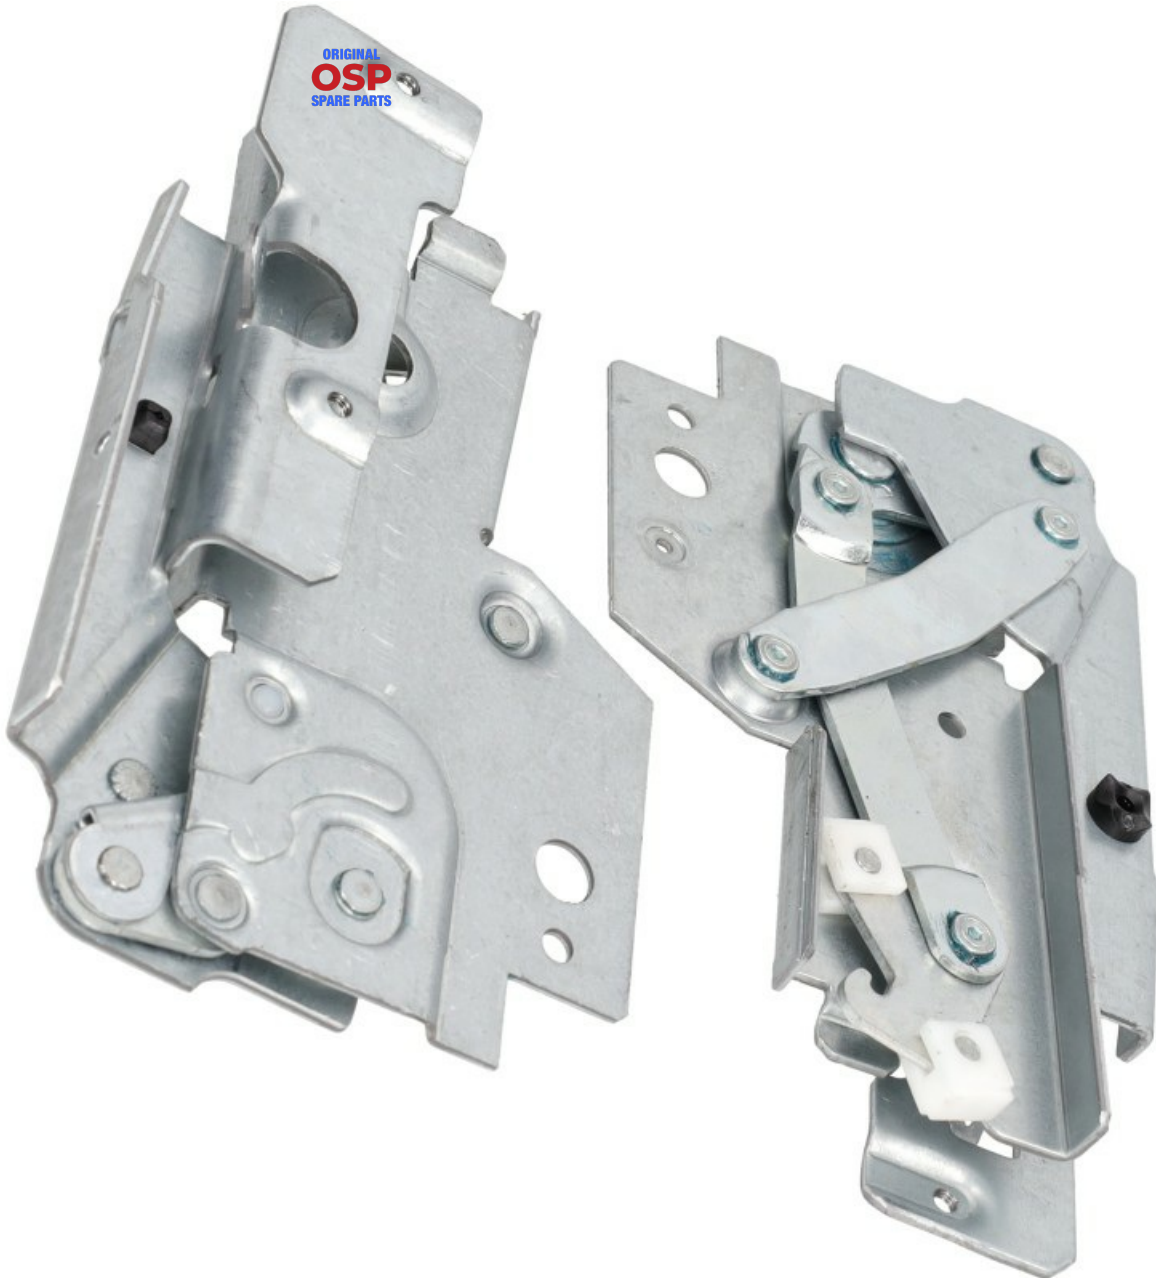

9501048

50286356006 KIT, DOOR HINGE, RIGHT-LEFT

Date: 25-12-2024

Manufacturer code

ELECTROLUX - REX APPLIANCES SPA