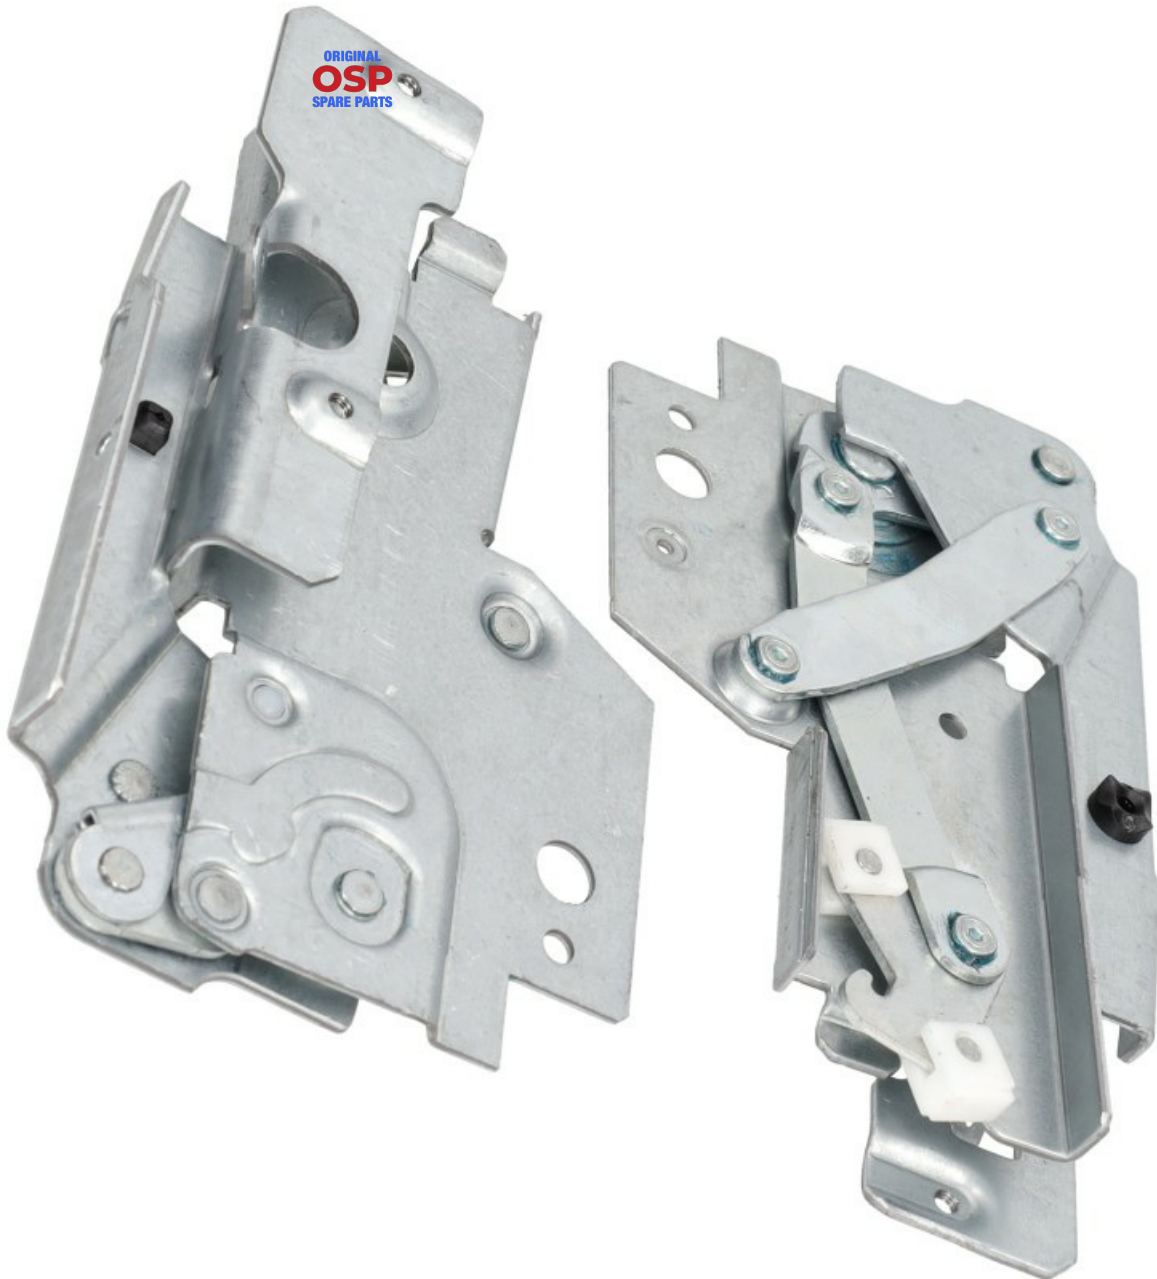

9501048

50286356006 KIT, DOOR HINGE, RIGHT-LEFT

Date: 10-04-2025

Manufacturer code

ELECTROLUX - REX APPLIANCES SPA