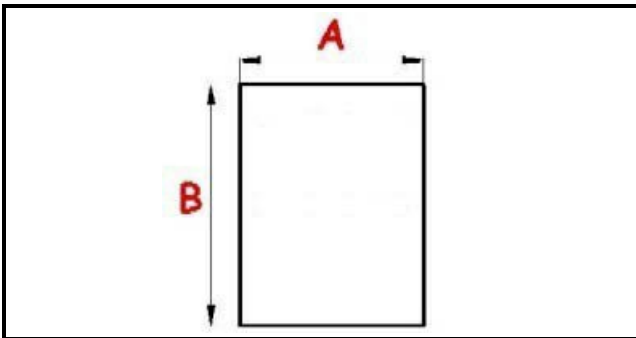

4122765

CHUTE CUBES

Date: 22-12-2024

ORIGINAL
OSP
SPARE PARTS**Technical data**

DEPTH MM	L=397mm
WIDTH MM	P=150mm

Manufacturer code

BREMA GROUP S.P.A.
N.T.F. SRL
EURFRIGOR - BRICE ITALIA SRL