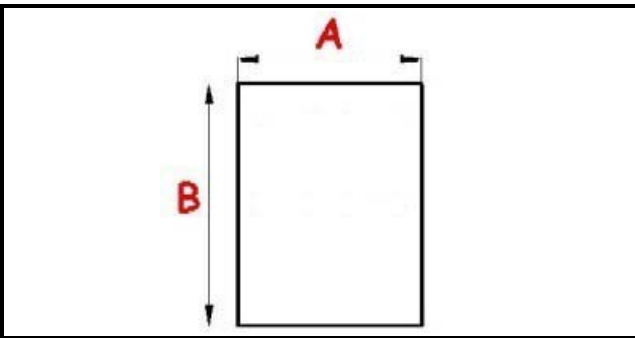

4137024

GRID SLIDE CUBES 945X231mm

Date: 05-04-2025

ORIGINAL
OSP
SPARE PARTS

Technical data

DEPTH MM	L=945mm
WIDTH MM	P=231mm

Manufacturer code

SCOTSMAN ICE Srl.