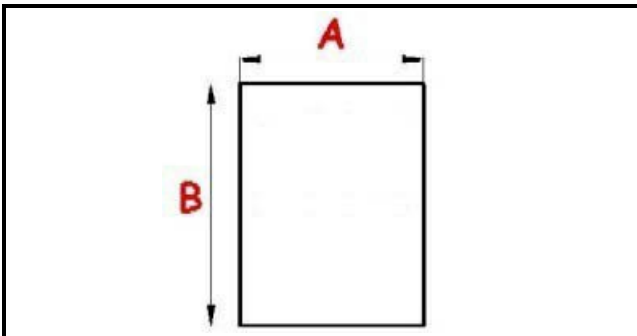

4137168

CHUTE CUBES

Date: 08-04-2025

ORIGINAL
OSP
SPARE PARTS

Technical data

DEPTH MM	L=585mm
WIDTH MM	P=205mm

Manufacturer code

BREMA GROUP S.P.A.
EURFRIGOR - BRICE ITALIA SRL
N.T.F. SRL
EURFRIGOR - BRICE ITALIA SRL