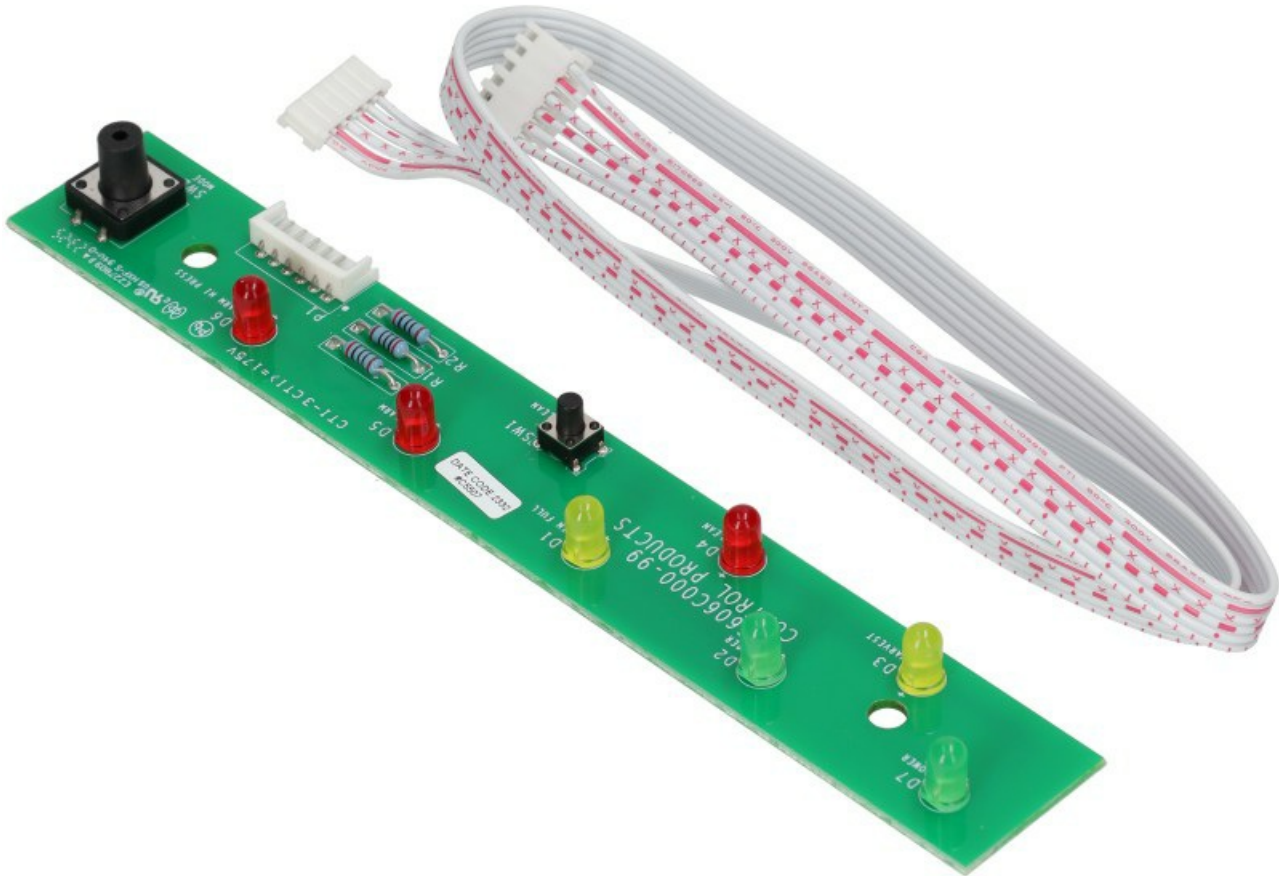

1214252

MONITORING LED ASSY

Date: 18-04-2025

ORIGINAL
OSP
SPARE PARTS

Manufacturer code

SCOTSMAN ICE Srl.