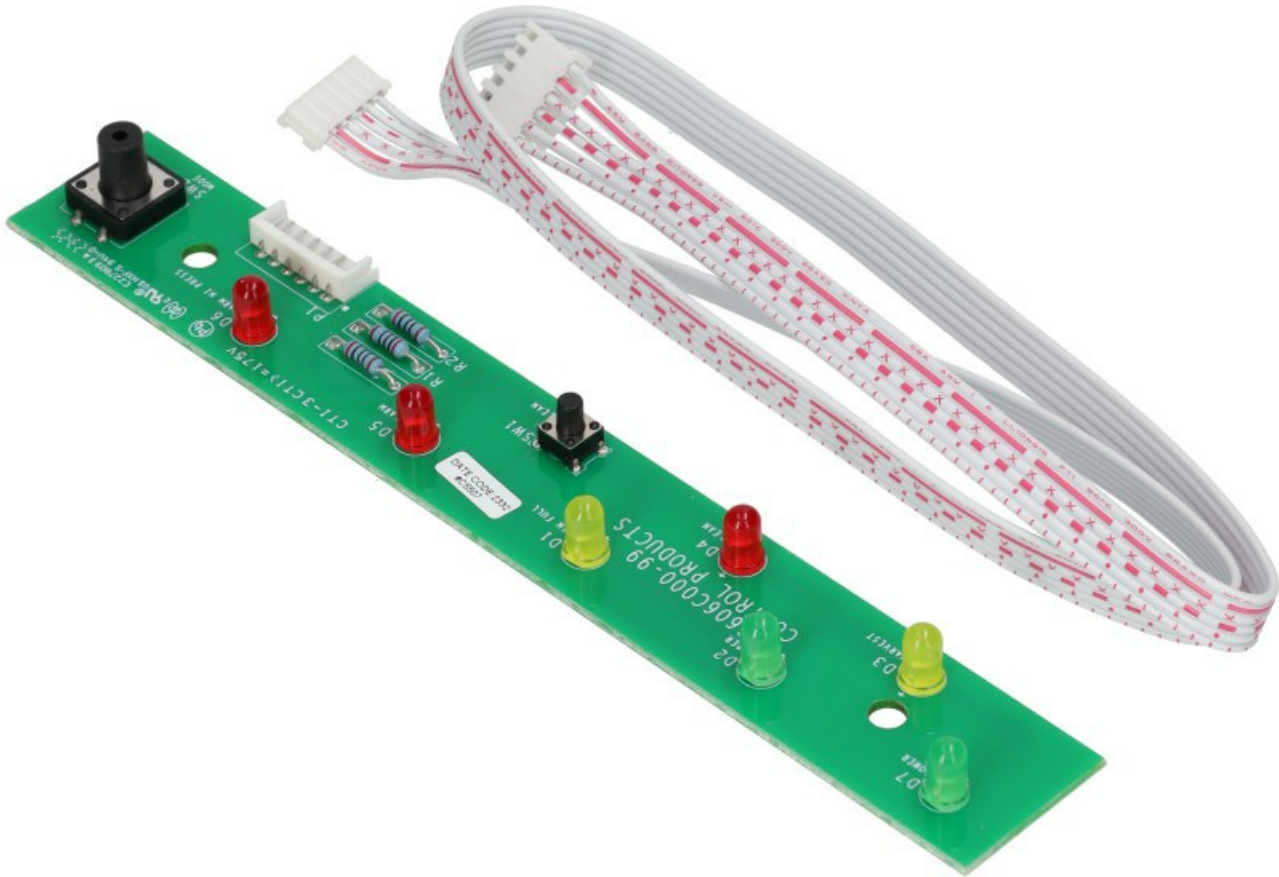

1214252

MONITORING LED ASSY

Date: 15-11-2024

ORIGINAL
OSP
SPARE PARTS

Manufacturer code

SCOTSMAN ICE Srl.