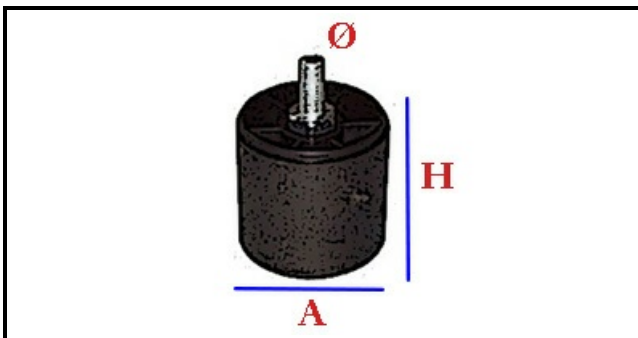

3105009

CUP-WASHERS SUPPORT M8

Date: 11-04-2025

Technical data

HEIGHT MM	H=13mm
THREAD MA	M8
MATERIAL	INOX
LOWER DIAMETER	A=39mm

Manufacturer code

SILANOS SRL