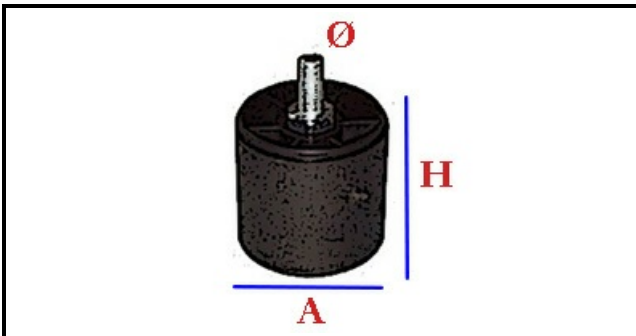

3105017

UNIVERSAL ADJUSTABLE/RAISABLE SUPPORT

Date: 23-02-2025

ORIGINAL
OSP
SPARE PARTS**Technical data**

HEIGHT MM	H=57mm
THREAD MA	M10
MATERIAL	PLASTICA/PLASTIC
LOWER DIAMETER	A=58mm

Manufacturer code

MAGISTER SISTEMA CAFFE' SRL