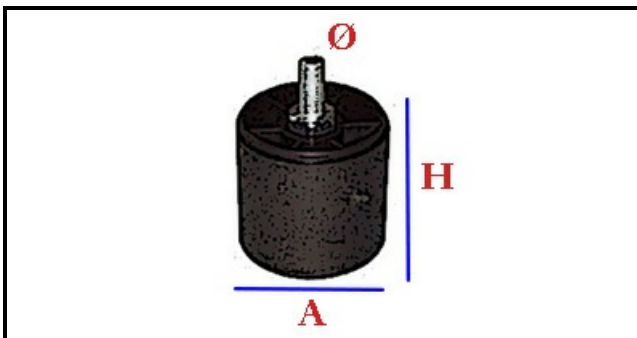

3105023

STAINLESS STEEL SUPPORT 55/65 M10

Date: 02-02-2025

**Technical data**

HEIGHT MM	H min=55mm
THREAD MA	M10
MATERIAL	INOX
LOWER DIAMETER	A=33mm
HEIGHT MM	H max=65mm

Manufacturer code

ELFRAMO SPA