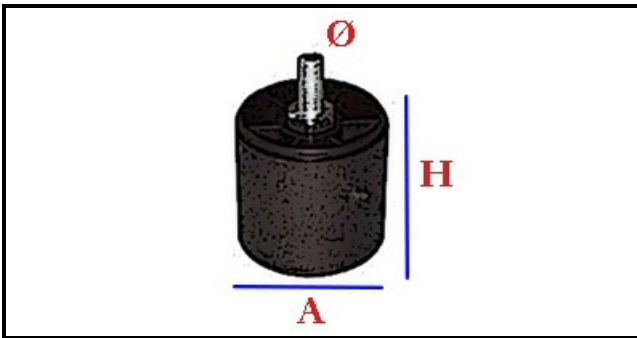

3105023

STAINLESS STEEL SUPPORT 55/65 M10

Date: 11-04-2025

Technical data

HEIGHT MM	H min=55mm
THREAD MA	M10
MATERIAL	INOX
LOWER DIAMETER	A=33mm
HEIGHT MM	H max=65mm

Manufacturer code

ELFRAMO SPA