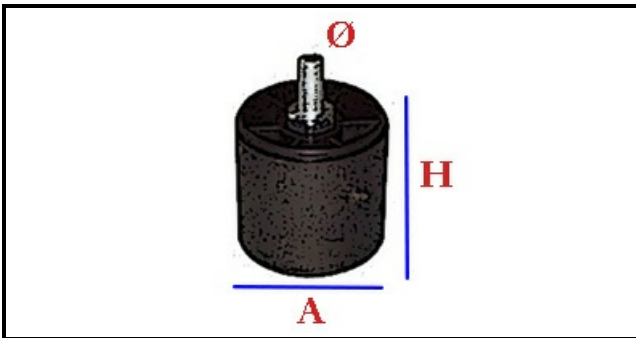

3105023

STAINLESS STEEL SUPPORT 55/65 M10

Date: 04-03-2025

**Technical data**

HEIGHT MM	H min=55mm
THREAD MA	M10
MATERIAL	INOX
LOWER DIAMETER	A=33mm
HEIGHT MM	H max=65mm

Manufacturer code

ELFRAMO SPA