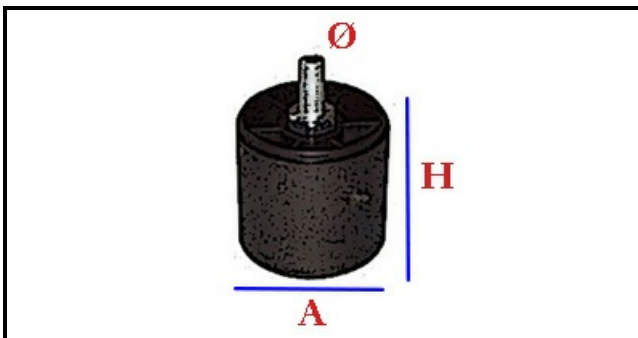

# LEG INOX H100 / 150 SCREW M10x40

Date: 11-04-2025

ORIGINAL  
**OSP**  
SPARE PARTS

## Technical data

HEIGHT MM	H min=100mm
THREAD MA	M10
MATERIAL	INOX
HEIGHT MM	H max=150mm