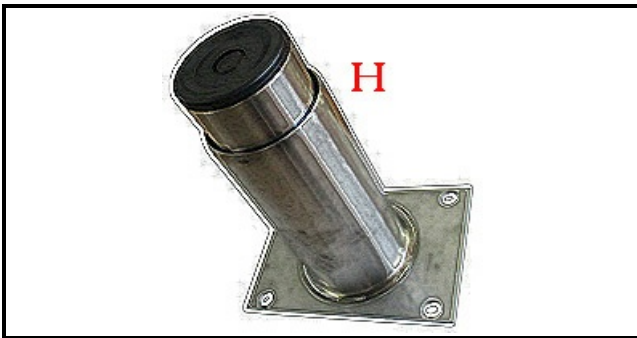

3105069

SUPPORT

Date: 11-04-2025

ORIGINAL
OSP
SPARE PARTS

Technical data

DEPTH MM	L=130mm
WIDTH MM	P=90mm
HEIGHT MM	H min=140mm
MATERIAL	INOX
HEIGHT MM	H max=230mm

Manufacturer code

ELECTROLUX PROFESSIONAL S.P.A.