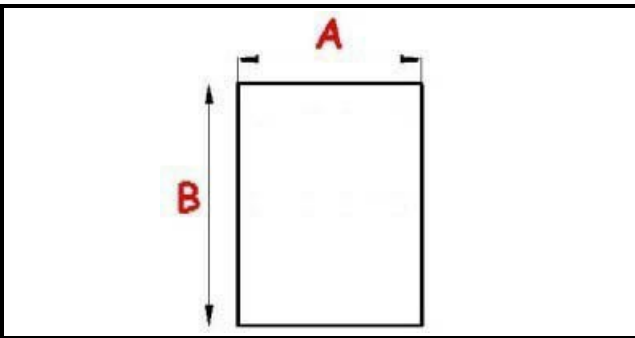

4137027

GRID 530X530MM

Date: 11-04-2025

ORIGINAL
OSP
SPARE PARTS

Technical data

MATERIAL	RILSAN
LONG SIDE mm	B=530mm
SHORT SIDE mm	A=530mm

Manufacturer code

ELECTROLUX PROFESSIONAL S.P.A.