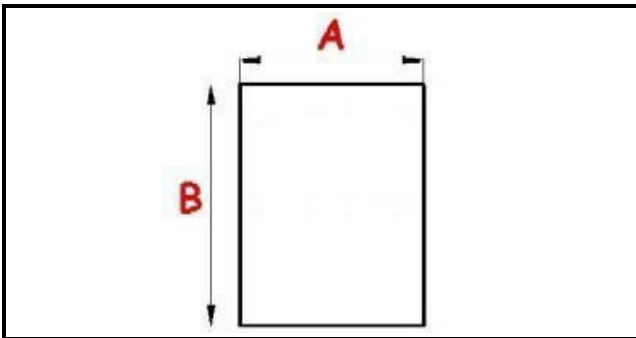

4137027

**GRID 530X530MM**

Date: 15-11-2024

ORIGINAL  
**OSP**  
SPARE PARTS**Technical data**

MATERIAL	RILSAN
LONG SIDE mm	B=530mm
SHORT SIDE mm	A=530mm

**Manufacturer code**

ELECTROLUX PROFESSIONAL S.P.A.