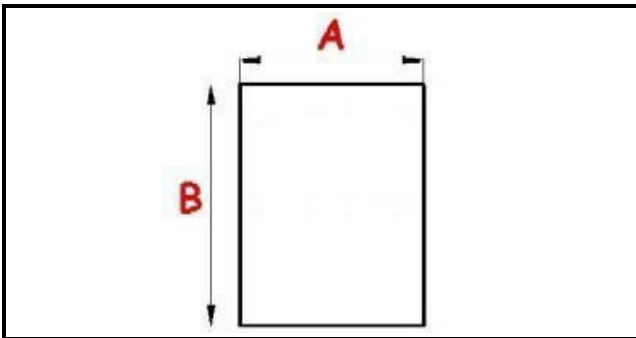

4137027

GRID 530X530MM

Date: 22-12-2024

ORIGINAL
OSP
SPARE PARTS**Technical data**

| | |
|---------------|---------|
| MATERIAL | RILSAN |
| LONG SIDE mm | B=530mm |
| SHORT SIDE mm | A=530mm |

Manufacturer code