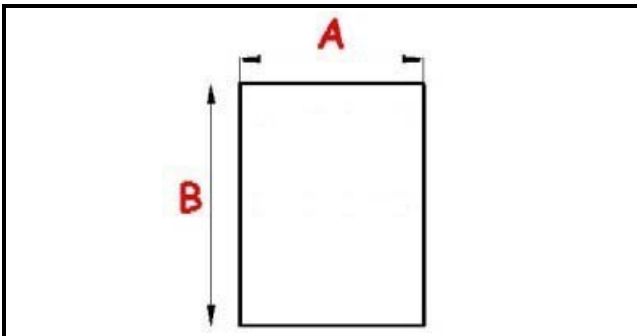

4137145

CHROMED GRID 530X530MM

Date: 05-04-2025

ORIGINAL
OSP
SPARE PARTS

Technical data

MATERIAL	INOX
LONG SIDE mm	B=530mm
SHORT SIDE mm	A=530mm

Manufacturer code

ELECTROLUX PROFESSIONAL S.P.A.