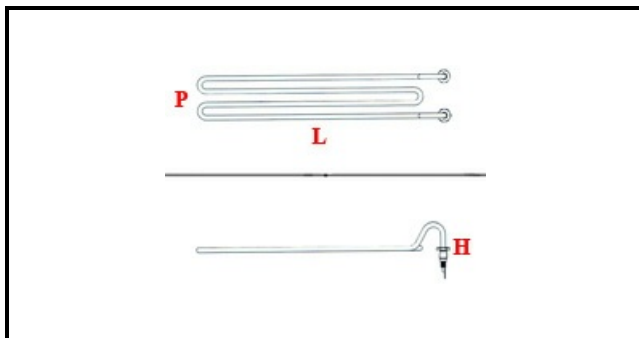

1101479

FRY TOP HEATING ELEMENT 1300W 230V

Date: 23-02-2025

ORIGINAL
OSP
SPARE PARTS**Technical data**

| | |
|---------------------|---------------------|
| DEPTH MM | L=475mm |
| WIDTH MM | P=80mm |
| HEIGHT MM | H=55mm |
| ELEMENTS | ELEMENTI/ELEMENTS=1 |
| KILOWATT KW | KW=1,3 |
| WATT | WATT=1300 |
| MONOPHASE | MONOFASE/MONOPHASE |
| NUMBER OF POLES | POLI/POLES=2 |
| DRY HEATING ELEMENT | SECCO/DRY |