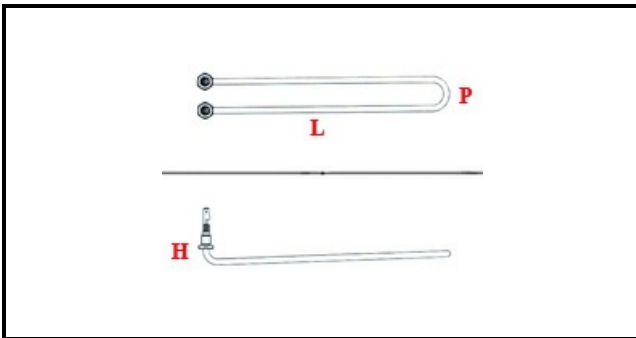

1201085

HEATING ELEMENT 550W 230V FOR EVAPORATOR DEFROST

Date: 23-02-2025

ORIGINAL
OSP
SPARE PARTS

Technical data

DEPTH MM	L=430mm
WIDTH MM	P=160mm
HEIGHT MM	H=80mm
ELEMENTS	ELEMENTI/ELEMENTS=1
KILOWATT KW	KW=0,55
WATT	WATT=550
MONOPHASE	MONOFASE/MONOPHASE
NUMBER OF POLES	POLI/POLES=2
DRY HEATING ELEMENT	SECCO/DRY