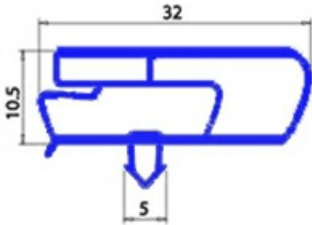

8801105

Date: 15-01-2025

Technical data

SHORT SIDE mm	A=395mm
LONG SIDE mm	B=593mm
PROFILE TYPE	YY4