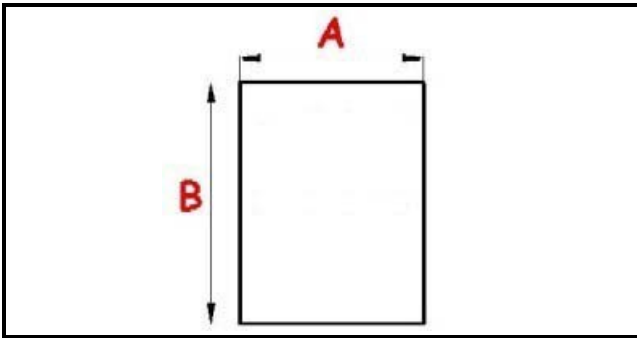

8801105

Date: 05-04-2025

Technical data

SHORT SIDE mm	A=395mm
LONG SIDE mm	B=593mm
PROFILE TYPE	YY4