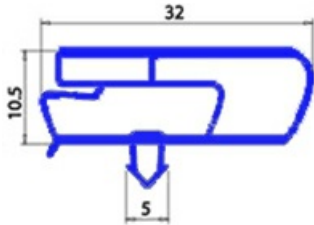

8801105

Date: 04-03-2025

Technical data

SHORT SIDE mm	A=395mm
LONG SIDE mm	B=593mm
PROFILE TYPE	YY4