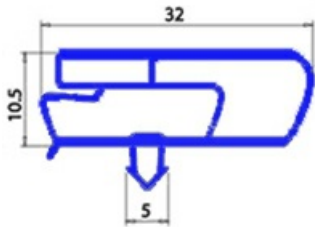

8801105

Date: 05-04-2025

Technical data

SHORT SIDE mm	A=395mm
LONG SIDE mm	B=593mm
PROFILE TYPE	YY4