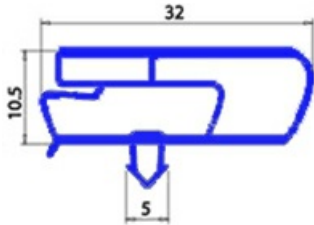

8801105

Date: 23-11-2024

Technical data

SHORT SIDE mm	A=395mm
LONG SIDE mm	B=593mm
PROFILE TYPE	YY4