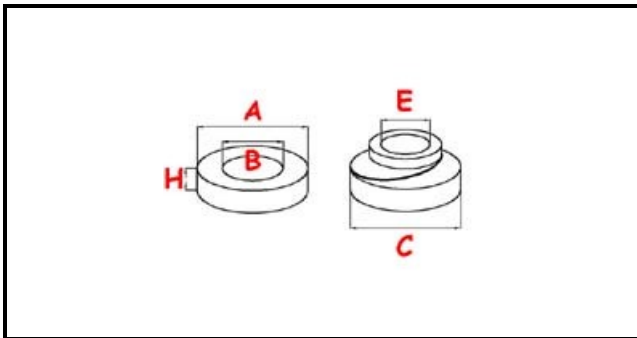

3110018

COMPLETE MECHANIC SEAL 12X26X8 D.12

Date: 23-02-2025

Technical data

MECHANIC SEAL EXTERNAL DIAMETER mm	C=24,5mm
MECHANIC SEAL INTERNAL DIAMETER mm	E=12mm
BAKED CLAY SEAL EXTERNAL DIAMETER mm	A=26mm
BAKED CLAY SEAL INTERNAL DIAMETER mm	B=14mm
BAKED CLAY SEAL HEIGHT mm	H=8mm