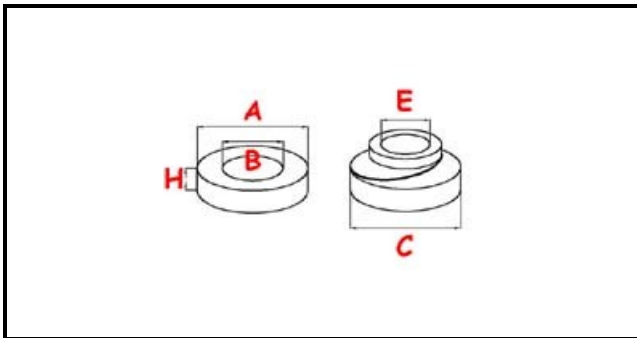

3110018

COMPLETE MECHANIC SEAL 12X26X8 D.12

Date: 15-11-2024

Technical data

MECHANIC SEAL EXTERNAL DIAMETER mm	C=24,5mm
MECHANIC SEAL INTERNAL DIAMETER mm	E=12mm
BAKED CLAY SEAL EXTERNAL DIAMETER mm	A=26mm
BAKED CLAY SEAL INTERNAL DIAMETER mm	B=14mm
BAKED CLAY SEAL HEIGHT mm	H=8mm