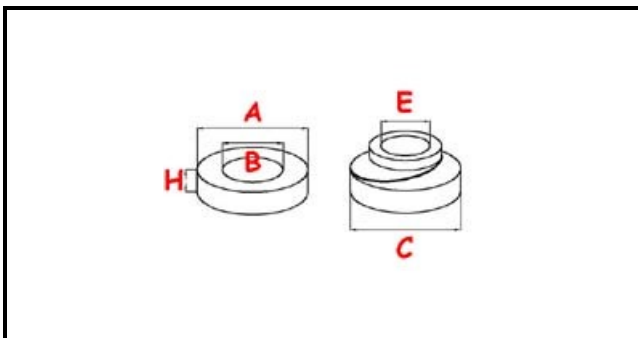

3110018

COMPLETE MECHANIC SEAL 12X26X8 D.12

Date: 11-04-2025

Technical data

MECHANIC SEAL EXTERNAL DIAMETER mm	C=24,5mm
MECHANIC SEAL INTERNAL DIAMETER mm	E=12mm
BAKED CLAY SEAL EXTERNAL DIAMETER mm	A=26mm
BAKED CLAY SEAL INTERNAL DIAMETER mm	B=14mm
BAKED CLAY SEAL HEIGHT mm	H=8mm