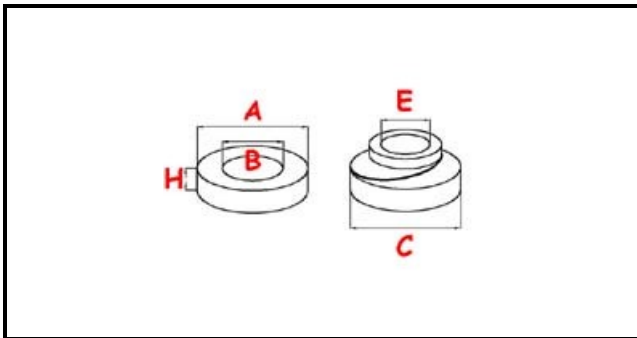

3110018

COMPLETE MECHANIC SEAL 12X26X8 D.12

Date: 22-01-2025

Technical data

MECHANIC SEAL EXTERNAL DIAMETER mm	C=24,5mm
MECHANIC SEAL INTERNAL DIAMETER mm	E=12mm
BAKED CLAY SEAL EXTERNAL DIAMETER mm	A=26mm
BAKED CLAY SEAL INTERNAL DIAMETER mm	B=14mm
BAKED CLAY SEAL HEIGHT mm	H=8mm