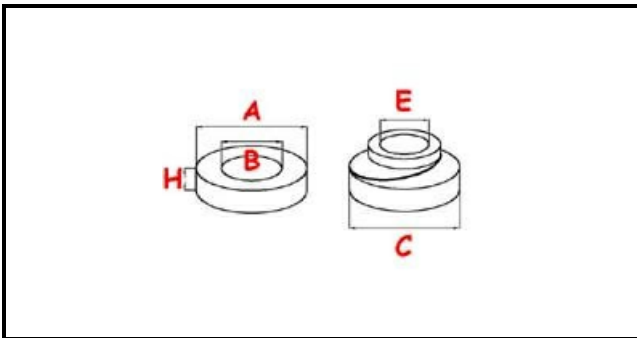

4114649

**SEAL CERAMIC**

Date: 15-11-2024

ORIGINAL  
**OSP**  
SPARE PARTS

**Technical data**

MECHANIC SEAL EXTERNAL DIAMETER mm	C=40mm
MECHANIC SEAL INTERNAL DIAMETER mm	E=26mm
BAKED CLAY SEAL EXTERNAL DIAMETER mm	A=39mm
BAKED CLAY SEAL INTERNAL DIAMETER mm	B=26mm
BAKED CLAY SEAL HEIGHT mm	H=12,5mm