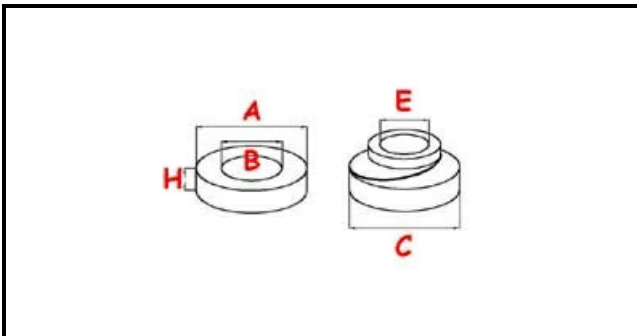

4114649

**SEAL CERAMIC**

Date: 23-02-2025

ORIGINAL  
**OSP**  
SPARE PARTS

**Technical data**

MECHANIC SEAL EXTERNAL DIAMETER mm	C=40mm
MECHANIC SEAL INTERNAL DIAMETER mm	E=26mm
BAKED CLAY SEAL EXTERNAL DIAMETER mm	A=39mm
BAKED CLAY SEAL INTERNAL DIAMETER mm	B=26mm
BAKED CLAY SEAL HEIGHT mm	H=12,5mm