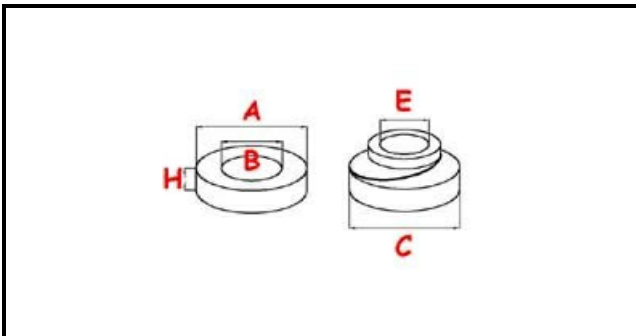

4114649

**SEAL CERAMIC**

Date: 22-01-2025

ORIGINAL  
**OSP**  
SPARE PARTS**Technical data**

MECHANIC SEAL EXTERNAL DIAMETER mm	C=40mm
MECHANIC SEAL INTERNAL DIAMETER mm	E=26mm
BAKED CLAY SEAL EXTERNAL DIAMETER mm	A=39mm
BAKED CLAY SEAL INTERNAL DIAMETER mm	B=26mm
BAKED CLAY SEAL HEIGHT mm	H=12,5mm