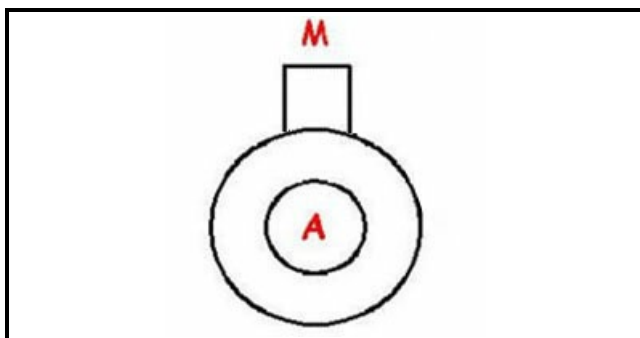

1103910

**BODY DRAIN PUMP**

Date: 04-03-2025

**Technical data**

DIAMETER SUCTION mm	A=24mm
DIAMETER FLOW mm	M=24mm