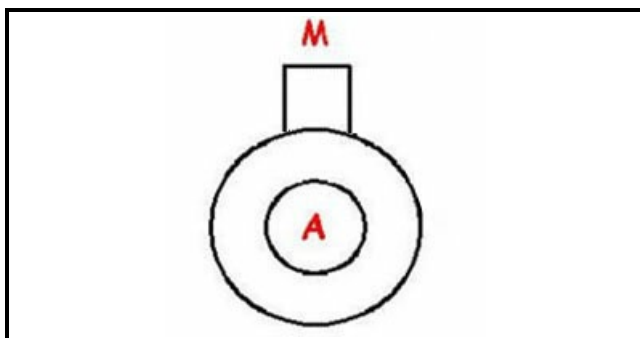

1103910

**BODY DRAIN PUMP**

Date: 22-12-2024

**Technical data**

DIAMETER SUCTION mm	A=24mm
DIAMETER FLOW mm	M=24mm