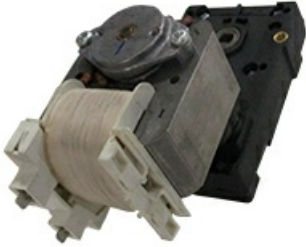

## 1LT110 GEAR MOTOR 230V/50Hz

Date: 15-11-2024

ORIGINAL  
**OSP**  
SPARE PARTS