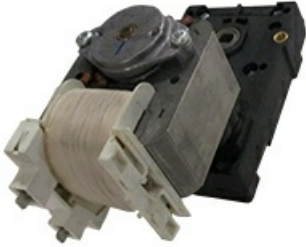

1134187

1LT110 GEAR MOTOR 230V/50Hz

Date: 22-12-2024

ORIGINAL
OSP
SPARE PARTS

Manufacturer code

MIGEL S.R.L.