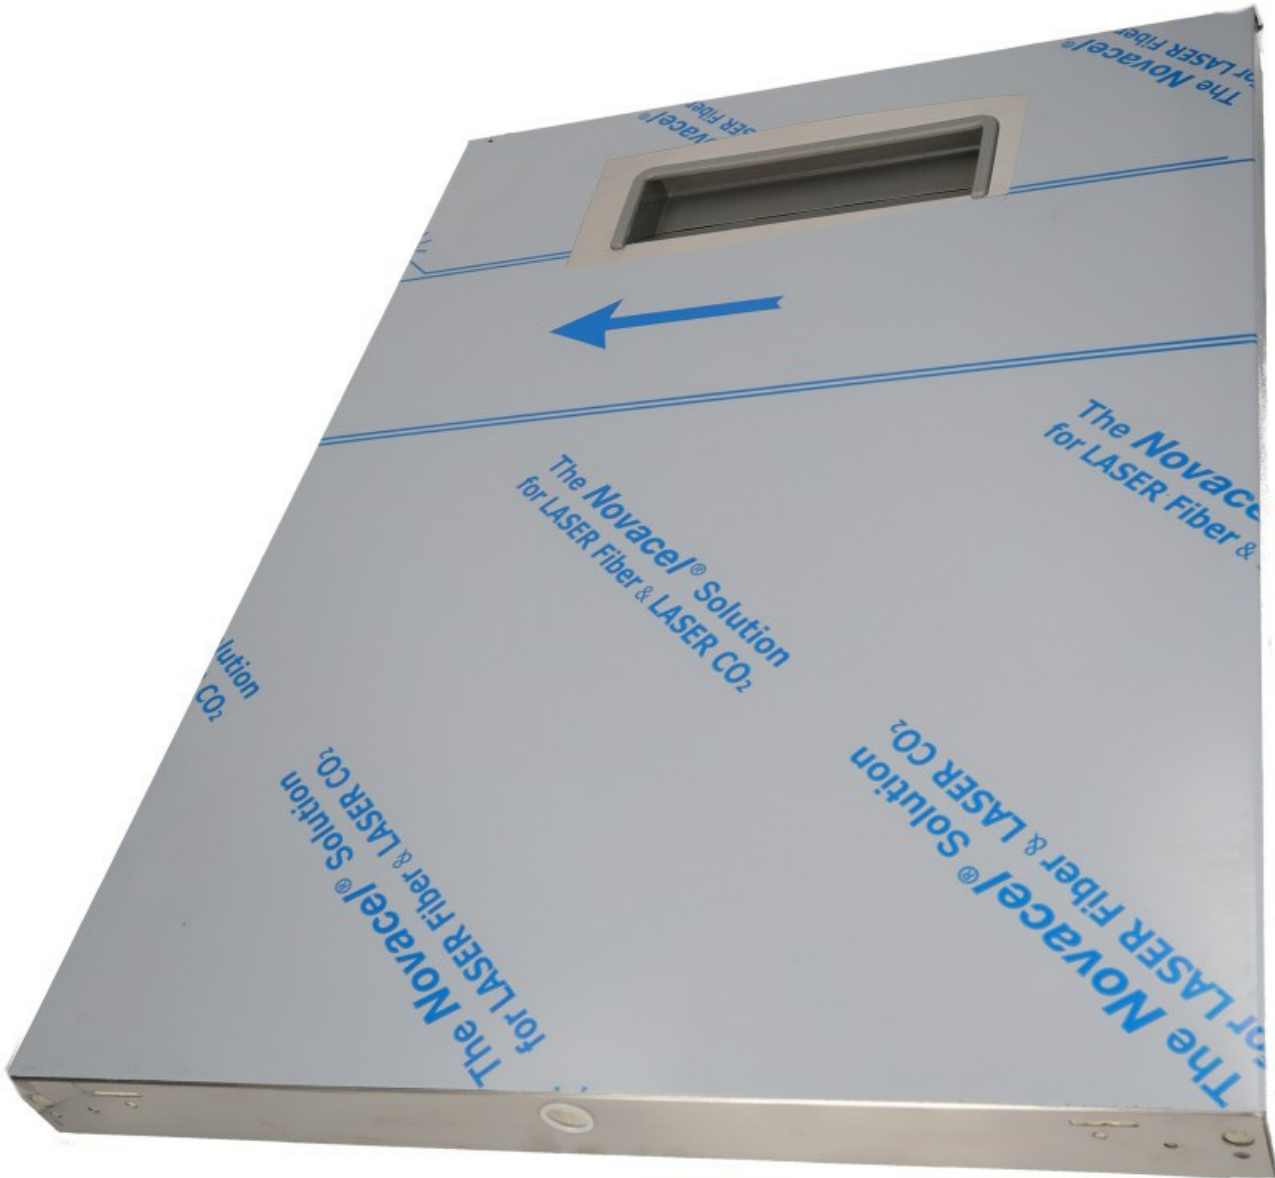

4222328

"DOOR; AISI 304"

Date: 22-11-2024

Technical data

_____

DEPTH MM	L=610
WIDTH MM	P=450
HEIGHT MM	H=40