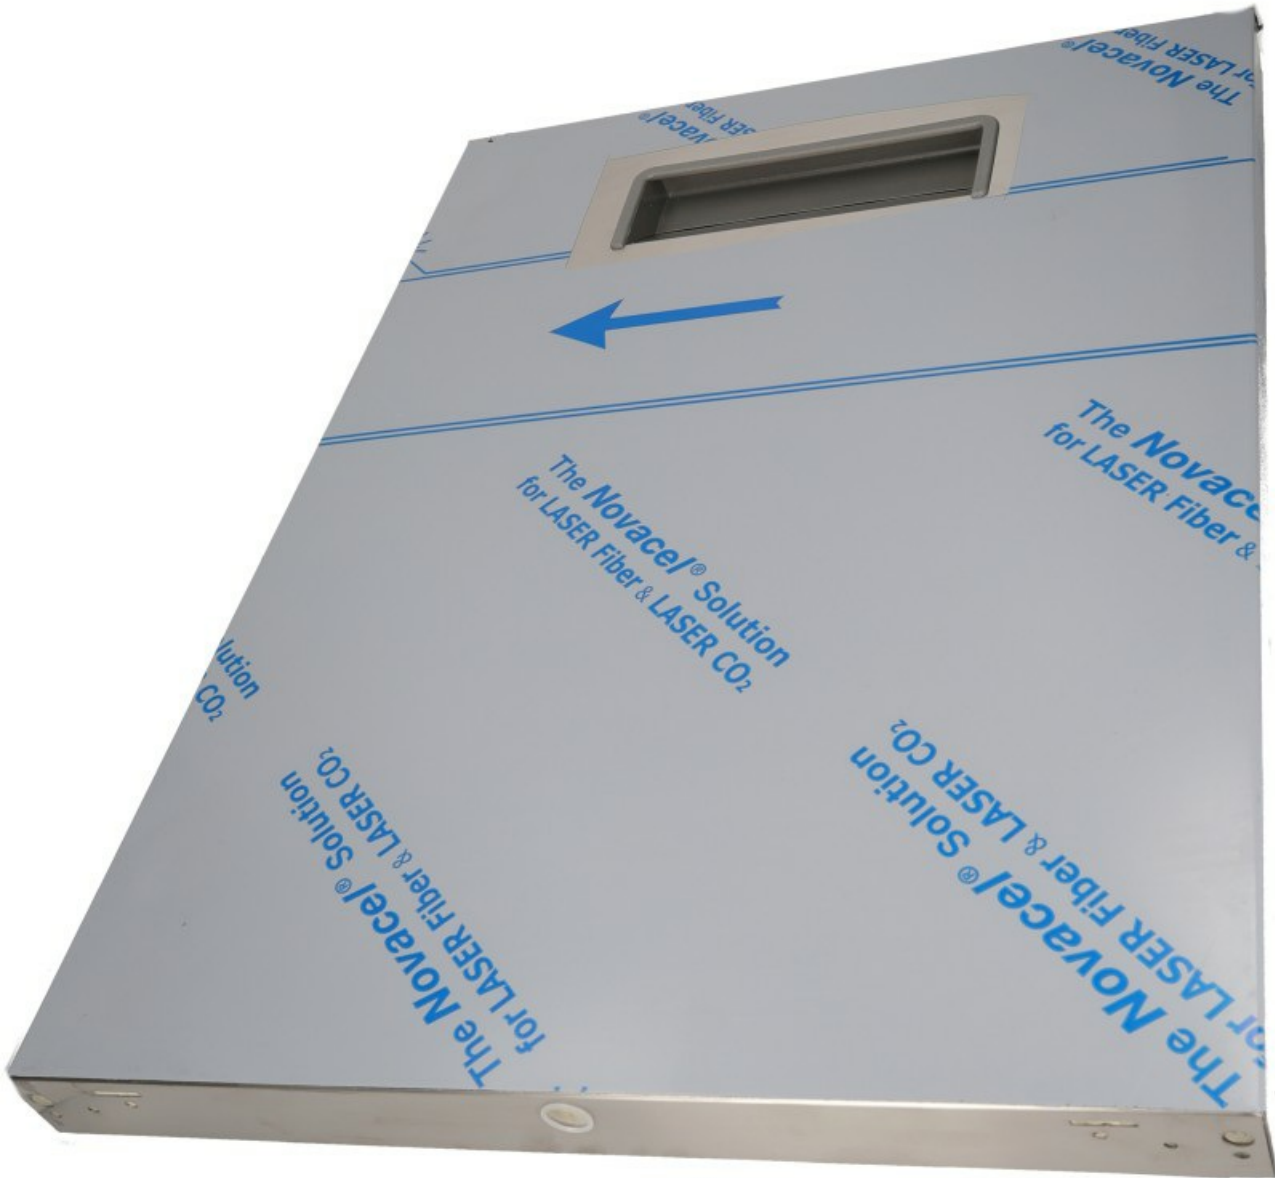

# "DOOR; AISI 304"

Date: 03-02-2025

## Technical data

\_\_\_\_\_

DEPTH MM	L=610
WIDTH MM	P=450
HEIGHT MM	H=40