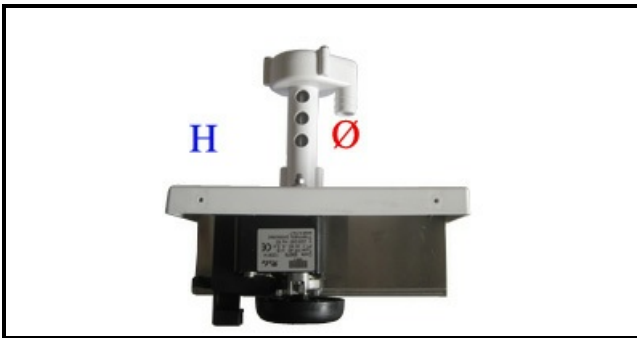

1103003

ICE MAKER PUMP NTF

Date: 04-04-2025

ORIGINAL
OSP
SPARE PARTS

Technical data

HEIGHT MM	H=210mm
DIAMETER SUCTION mm	d. 16mm
KILOWATT KW	KW0,55
MONOPHASE	230V

Manufacturer code

BREMA GROUP S.P.A.
EURFRIGOR - BRICE ITALIA SRL
N.T.F. SRL
N.T.F. SRL
BREMA GROUP S.P.A.
N.T.F. SRL
EURFRIGOR - BRICE ITALIA SRL