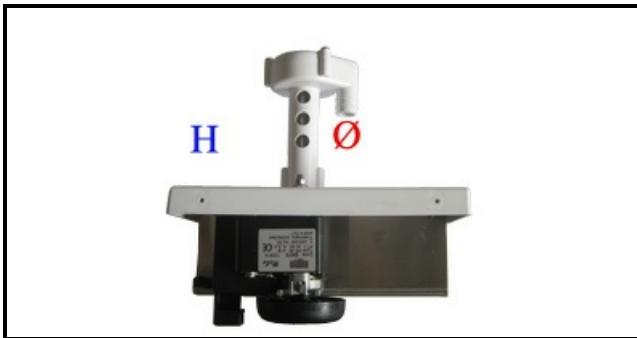

1103408

PUMP

Date: 10-01-2025

**ORIGINAL
OSP
SPARE PARTS****Technical data**

HEIGHT MM	H=253mm
DIAMETER FLOW mm	Ø 16mm
KILOWATT KW	KW=0,055
MONOPHASE	230V

Manufacturer code

ELECTROLUX PROFESSIONAL S.P.A.
BREMA GROUP S.P.A.
N.T.F. SRL
EURFRIGOR - BRICE ITALIA SRL