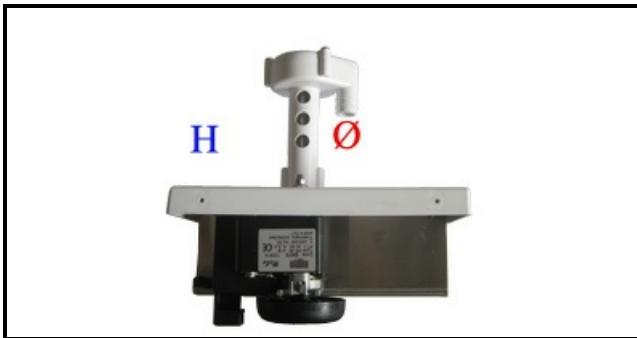

1103408

**PUMP**

Date: 24-11-2024

ORIGINAL  
**OSP**  
SPARE PARTS**Technical data**

HEIGHT MM	H=253mm
DIAMETER FLOW mm	Ø 16mm
KILOWATT KW	KW=0,055
MONOPHASE	230V

**Manufacturer code**

ELECTROLUX PROFESSIONAL S.P.A.
BREMA GROUP S.P.A.
N.T.F. SRL
EURFRIGOR - BRICE ITALIA SRL