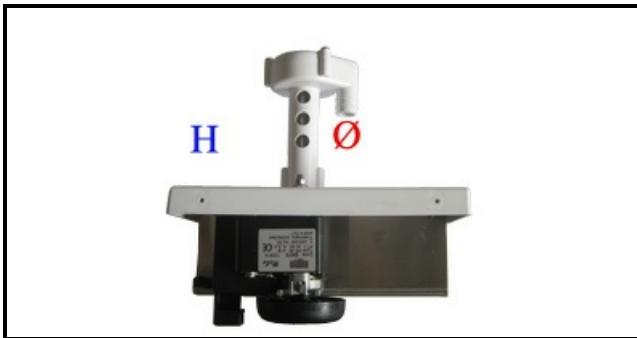

1103408

PUMP

Date: 23-02-2025

**ORIGINAL
OSP
SPARE PARTS****Technical data**

HEIGHT MM	H=253mm
DIAMETER FLOW mm	Ø 16mm
KILOWATT KW	KW=0,055
MONOPHASE	230V

Manufacturer code

ELECTROLUX PROFESSIONAL S.P.A.
BREMA GROUP S.P.A.
N.T.F. SRL
EURFRIGOR - BRICE ITALIA SRL