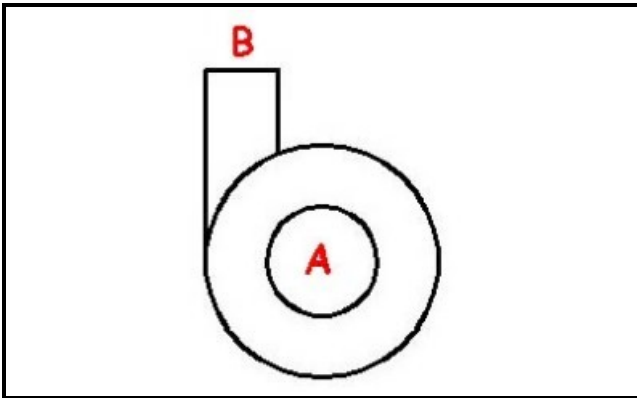

1103661

Date: 13-04-2025

ORIGINAL
OSP
SPARE PARTS

Technical data

DIAMETER SUCTION mm	A=24mm
DIAMETER FLOW mm	M=24mm
KILOWATT KW	kw0,1
MONOPHASE	230V
DIRECTION OF ROTATION LEFT	SX / LEFT

Manufacturer code

EURFRIGOR - BRICE ITALIA SRL