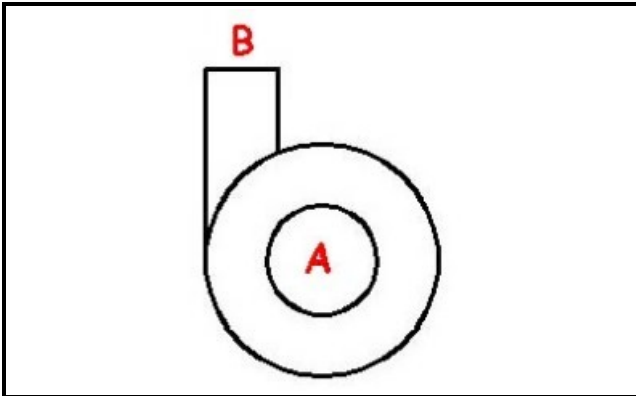

1103661

Date: 24-11-2024

ORIGINAL
OSP
SPARE PARTS

Technical data

DIAMETER SUCTION mm	A=24mm
DIAMETER FLOW mm	M=24mm
KILOWATT KW	kw0,1
MONOPHASE	230V
DIRECTION OF ROTATION LEFT	SX / LEFT

Manufacturer code

EURFRIGOR - BRICE ITALIA SRL