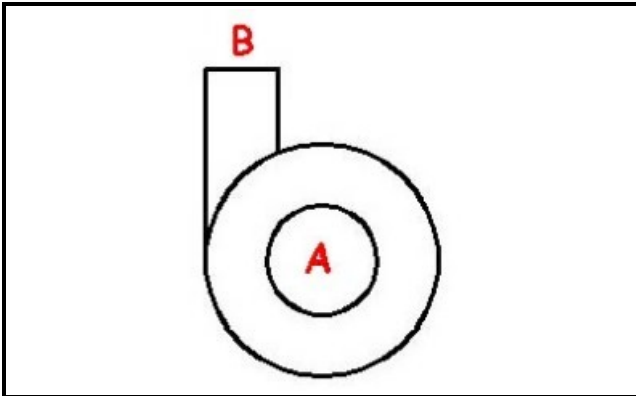

1103661

Date: 10-01-2025

ORIGINAL
OSP
SPARE PARTS

Technical data

DIAMETER SUCTION mm	A=24mm
DIAMETER FLOW mm	M=24mm
KILOWATT KW	kw0,1
MONOPHASE	230V
DIRECTION OF ROTATION LEFT	SX / LEFT

Manufacturer code

EURFRIGOR - BRICE ITALIA SRL