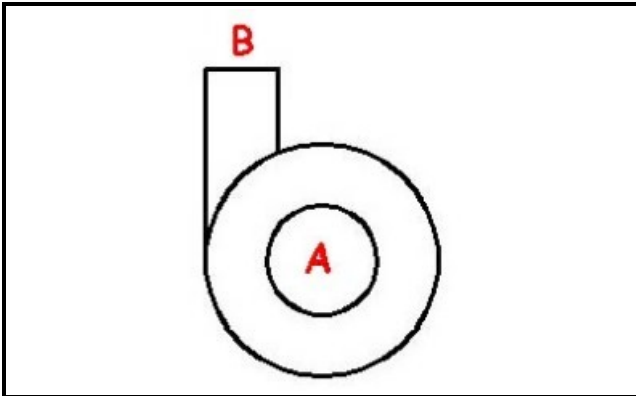

1103661

Date: 23-02-2025

ORIGINAL
OSP
SPARE PARTS

Technical data

DIAMETER SUCTION mm	A=24mm
DIAMETER FLOW mm	M=24mm
KILOWATT KW	kw0,1
MONOPHASE	230V
DIRECTION OF ROTATION LEFT	SX / LEFT

Manufacturer code

EURFRIGOR - BRICE ITALIA SRL