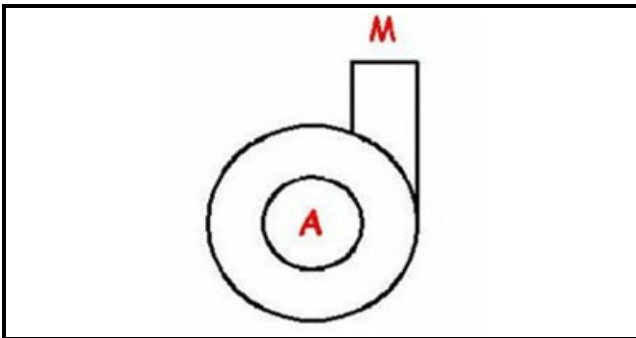

1203022

PUMP 220-240V50HZ 100W

Date: 24-11-2024

ORIGINAL
OSP
SPARE PARTS**Technical data**

DIAMETER SUCTION mm	A=25mm
DIAMETER FLOW mm	M=24mm
KILOWATT KW	KW=0,100
MONOPHASE	230V
DIRECTION OF ROTATION RIGHT	DX / RIGHT