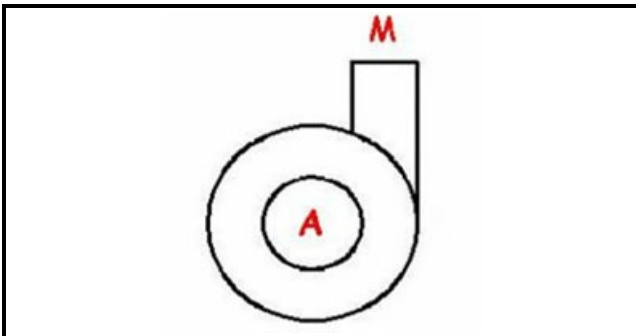

1203022

PUMP 220-240V50HZ 100W

Date: 10-01-2025

ORIGINAL
OSP
SPARE PARTS**Technical data**

DIAMETER SUCTION mm	A=25mm
DIAMETER FLOW mm	M=24mm
KILOWATT KW	KW=0,100
MONOPHASE	230V
DIRECTION OF ROTATION RIGHT	DX / RIGHT