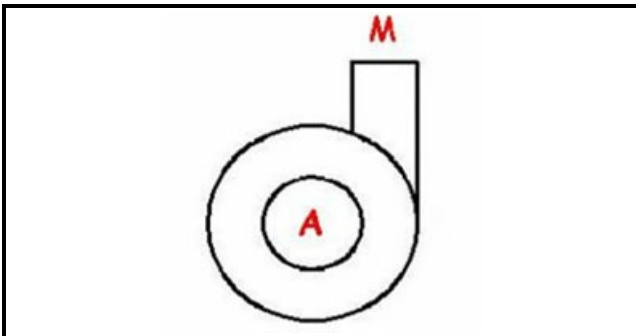

1203022

**PUMP 220-240V50HZ 100W**

Date: 23-02-2025

ORIGINAL  
**OSP**  
SPARE PARTS**Technical data**

DIAMETER SUCTION mm	A=25mm
DIAMETER FLOW mm	M=24mm
KILOWATT KW	KW=0,100
MONOPHASE	230V
DIRECTION OF ROTATION RIGHT	DX / RIGHT