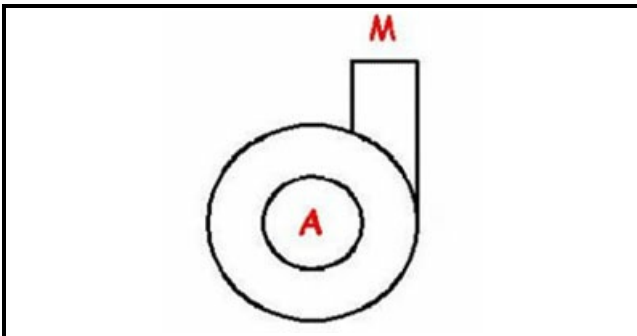

1203022

PUMP 220-240V50HZ 100W

Date: 17-04-2025

ORIGINAL
OSP
SPARE PARTS

Technical data

DIAMETER SUCTION mm	A=25mm
DIAMETER FLOW mm	M=24mm
KILOWATT KW	KW=0,100
MONOPHASE	230V
DIRECTION OF ROTATION RIGHT	DX / RIGHT