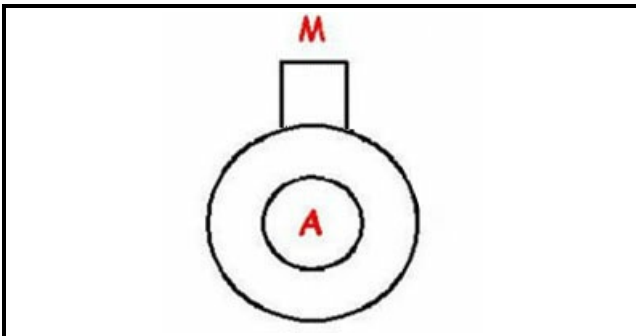

1203023

PUMP

Date: 10-01-2025

ORIGINAL
OSP
SPARE PARTS**Technical data**

| | |
|---------------------|--------|
| DIAMETER SUCTION mm | A=24mm |
| DIAMETER FLOW mm | M=24mm |

Manufacturer code

CASTEL MAC SRL