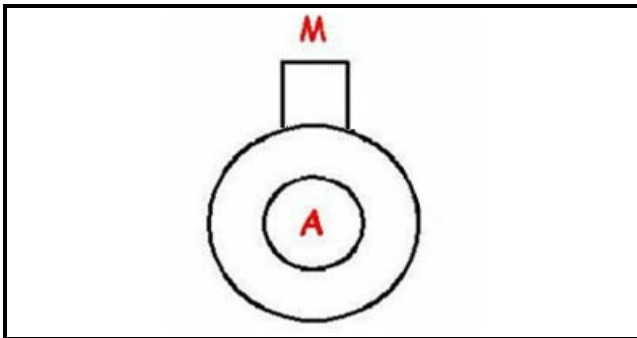

1203113

PUMP ASSEMBLY 220/50 ISOLATA

Date: 24-11-2024

ORIGINAL
OSP
SPARE PARTS

Technical data

DIAMETER SUCTION mm	A=24mm
DIAMETER FLOW mm	M=24mm
KILOWATT KW	KW=0,03
MONOPHASE	220V
HERTZ -HZ-	Hz=50

Manufacturer code