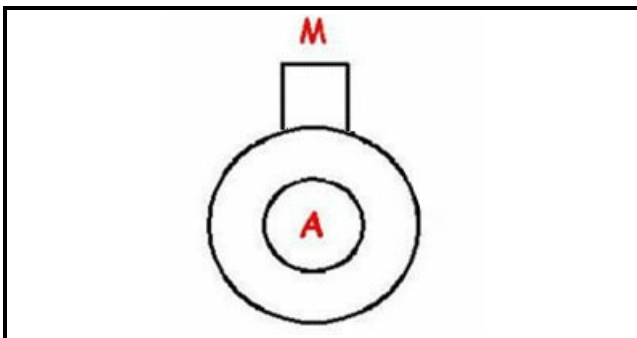

1203113

PUMP ASSEMBLY 220/50 ISOLATA

Date: 23-02-2025

ORIGINAL
OSP
SPARE PARTS

Technical data

DIAMETER SUCTION mm	A=24mm
DIAMETER FLOW mm	M=24mm
KILOWATT KW	KW=0,03
MONOPHASE	220V
HERTZ -HZ-	Hz=50

Manufacturer code