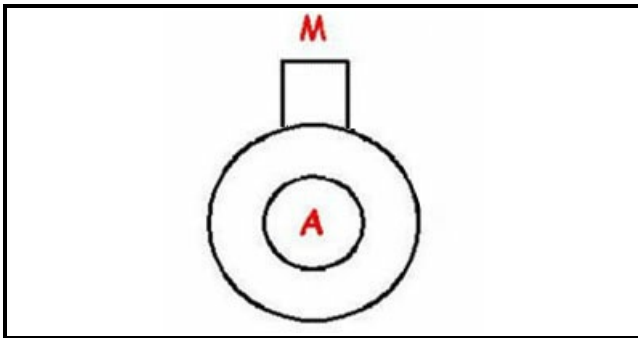

## Technical data

DIAMETER SUCTION mm	A=24mm
DIAMETER FLOW mm	M=24mm
KILOWATT KW	KW=0,03
MONOPHASE	220V
HERTZ -HZ-	Hz=50