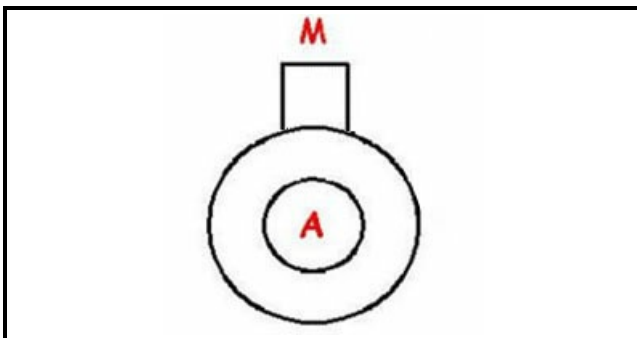

1203113

PUMP ASSEMBLY 220/50 ISOLATA

Date: 10-01-2025

ORIGINAL
OSP
SPARE PARTS

Technical data

DIAMETER SUCTION mm	A=24mm
DIAMETER FLOW mm	M=24mm
KILOWATT KW	KW=0,03
MONOPHASE	220V
HERTZ -HZ-	Hz=50

Manufacturer code