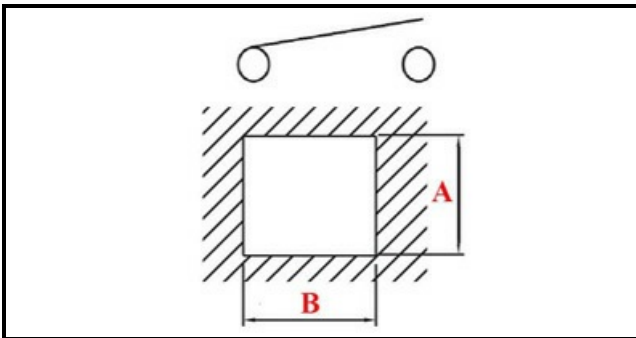

1108214

**PUSH BUTTON**

Date: 23-11-2024

**ORIGINAL  
OSP  
SPARE PARTS****Technical data**

DEPTH MM	B=28mm
WIDTH MM	A=11mm
NUMBER OF POLES	poles=2
FASTON MM	6,3mm

**Manufacturer code**

CASTEL MAC SRL
SCOTSMAN ICE Srl.
BAR LINE DIV. DELLA FRIMONT SPA