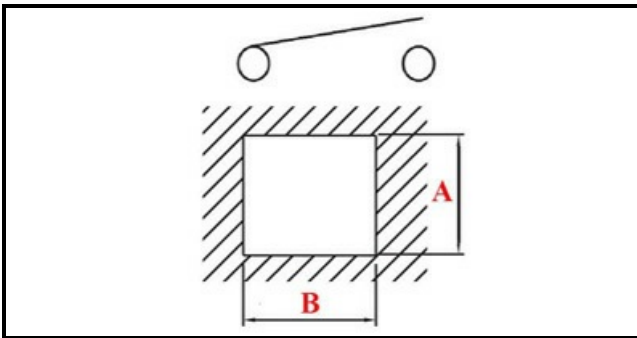

1108214

PUSH BUTTON

Date: 08-04-2025

ORIGINAL
OSP
SPARE PARTS

Technical data

DEPTH MM	B=28mm
WIDTH MM	A=11mm
NUMBER OF POLES	poles=2
FASTON MM	6,3mm

Manufacturer code

CASTEL MAC SRL
SCOTSMAN ICE Srl.
BAR LINE DIV. DELLA FRIMONT SPA