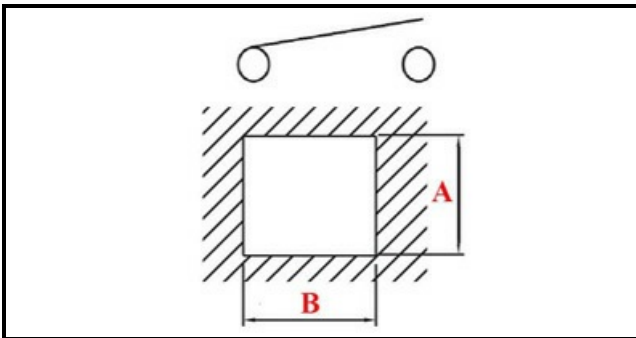

1108214

PUSH BUTTON

Date: 04-03-2025

**ORIGINAL
OSP
SPARE PARTS****Technical data**

DEPTH MM	B=28mm
WIDTH MM	A=11mm
NUMBER OF POLES	poles=2
FASTON MM	6,3mm

Manufacturer code

CASTEL MAC SRL
SCOTSMAN ICE Srl.
BAR LINE DIV. DELLA FRIMONT SPA