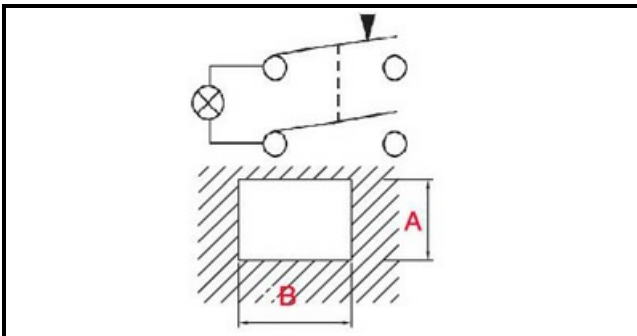

1108248

BIPOLAR PUSH BUTTON GREEN NO FRAME

Date: 06-04-2025

Technical data

| | |
|-----------------|--------------------|
| DEPTH MM | B=30mm |
| WIDTH MM | A=22mm |
| MONOPHASE | MONOFASE/MONOPHASE |
| NUMBER OF POLES | POLI/POLES=4 |