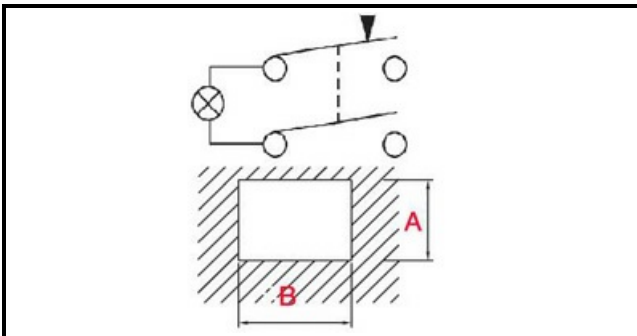

1108248

BIPOLAR PUSH BUTTON GREEN NO FRAME

Date: 23-11-2024

Technical data

DEPTH MM	B=30mm
WIDTH MM	A=22mm
MONOPHASE	MONOFASE/MONOPHASE
NUMBER OF POLES	POLI/POLES=4