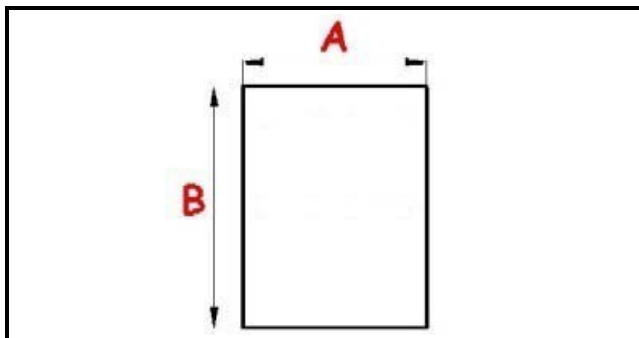

## Technical data

|               |          |
|---------------|----------|
| SHORT SIDE mm | A=385 mm |
| LONG SIDE mm  | B=600 mm |
| PROFILE TYPE  | QQ1      |