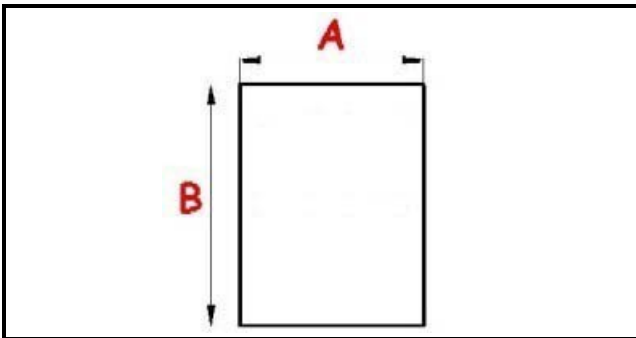

## Technical data

SHORT SIDE mm	A=385 mm
LONG SIDE mm	B=600 mm
PROFILE TYPE	QQ1