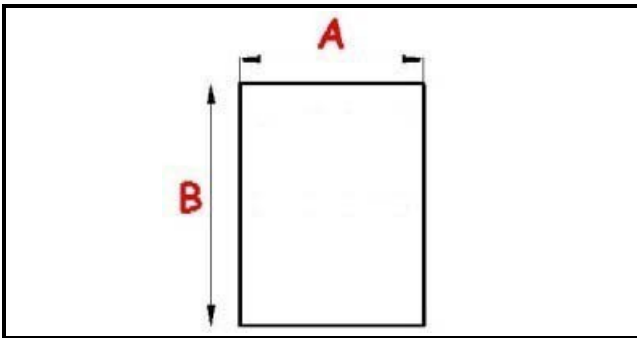

2103007

GASKET MAGNETIC SNAP ZANUSSI 385X600 QQ1

Date: 11-04-2025

Technical data

SHORT SIDE mm	A=385 mm
LONG SIDE mm	B=600 mm
PROFILE TYPE	QQ1

Manufacturer code

ELECTROLUX PROFESSIONAL S.P.A.