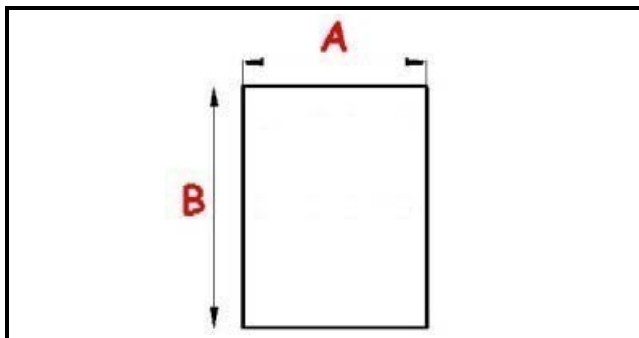

2103015

**ANGLED MIDDLE-EDGED MAGNETIC GASKET 1/2 RIM 770X670  
081294 XX4**

Date: 22-01-2025

**Technical data**

SHORT SIDE mm	A=670 mm
LONG SIDE mm	B=770 mm
PROFILE TYPE	XX4

**Manufacturer code**

ELECTROLUX PROFESSIONAL S.P.A.