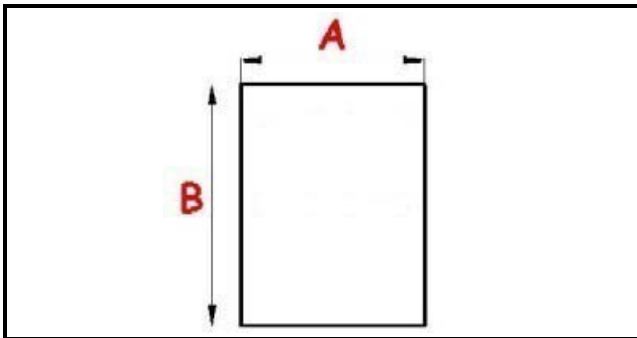

2103015

**ANGLED MIDDLE-EDGED MAGNETIC GASKET 1/2 RIM 770X670
081294 XX4**

Date: 04-03-2025

**Technical data**

| | |
|---------------|----------|
| SHORT SIDE mm | A=670 mm |
| LONG SIDE mm | B=770 mm |
| PROFILE TYPE | XX4 |