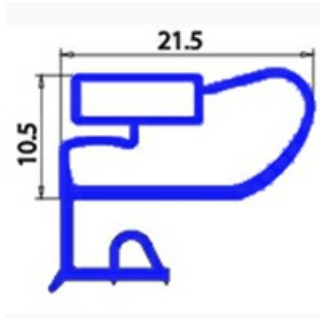

2103015

**ANGLED MIDDLE-EDGED MAGNETIC GASKET 1/2 RIM 770X670  
081294 XX4**

Date: 22-01-2025

**Technical data**

SHORT SIDE mm	A=670 mm
LONG SIDE mm	B=770 mm
PROFILE TYPE	XX4

**Manufacturer code**

ELECTROLUX PROFESSIONAL S.P.A.