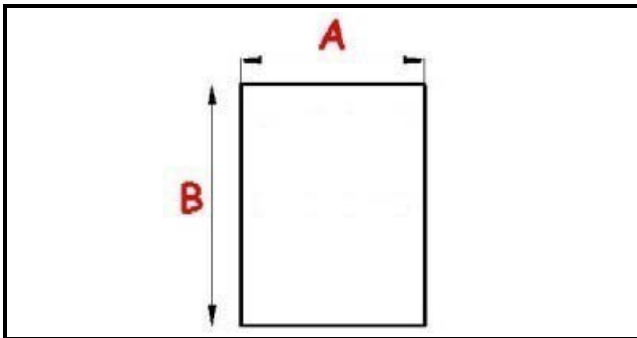

2103015

**ANGLED MIDDLE-EDGED MAGNETIC GASKET 1/2 RIM 770X670
081294 XX4**

Date: 25-11-2024

**Technical data**

SHORT SIDE mm	A=670 mm
LONG SIDE mm	B=770 mm
PROFILE TYPE	XX4

Manufacturer code

ELECTROLUX PROFESSIONAL S.P.A.