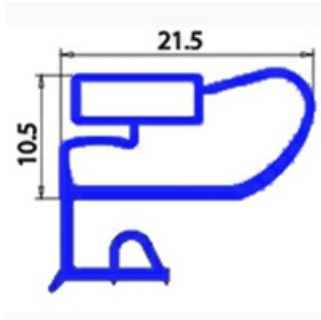

2103015

**ANGLED MIDDLE-EDGED MAGNETIC GASKET 1/2 RIM 770X670
081294 XX4**

Date: 04-03-2025

**Technical data**

| | |
|---------------|----------|
| SHORT SIDE mm | A=670 mm |
| LONG SIDE mm | B=770 mm |
| PROFILE TYPE | XX4 |