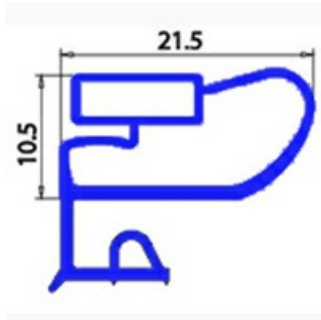

2103015

**ANGLED MIDDLE-EDGED MAGNETIC GASKET 1/2 RIM 770X670
081294 XX4**

Date: 25-11-2024

**Technical data**

SHORT SIDE mm	A=670 mm
LONG SIDE mm	B=770 mm
PROFILE TYPE	XX4

Manufacturer code

ELECTROLUX PROFESSIONAL S.P.A.