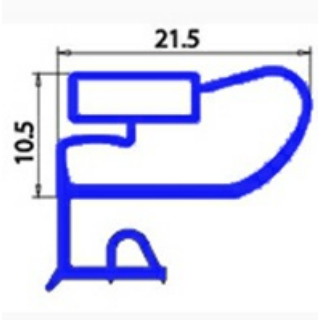

2103018

ANGLED MIDDLE-EDGED MAGNETIC GASKET 1/2 RIM 390X640 0A8075 XX4

Date: 05-04-2025

Technical data

SHORT SIDE mm	A=390 mm
LONG SIDE mm	B=640 mm
PROFILE TYPE	XX4

Manufacturer code

ELECTROLUX PROFESSIONAL S.P.A.
MBM- EUROTEC SRL -
MBM- EUROTEC SRL -