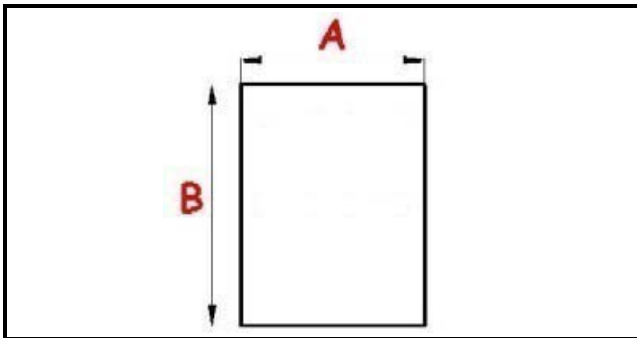

2103018

ANGLED MIDDLE-EDGED MAGNETIC GASKET 1/2 RIM 390X640 0A8075 XX4

Date: 22-01-2025

Technical data

SHORT SIDE mm	A=390 mm
LONG SIDE mm	B=640 mm
PROFILE TYPE	XX4

Manufacturer code

ELECTROLUX PROFESSIONAL S.P.A.
MBM- EUROTEC SRL -
MBM- EUROTEC SRL -