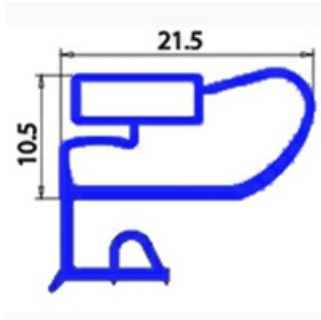

2103018

ANGLED MIDDLE-EDGED MAGNETIC GASKET 1/2 RIM 390X640 0A8075 XX4

Date: 22-01-2025

Technical data

SHORT SIDE mm	A=390 mm
LONG SIDE mm	B=640 mm
PROFILE TYPE	XX4

Manufacturer code

ELECTROLUX PROFESSIONAL S.P.A.
MBM- EUROTEC SRL -
MBM- EUROTEC SRL -