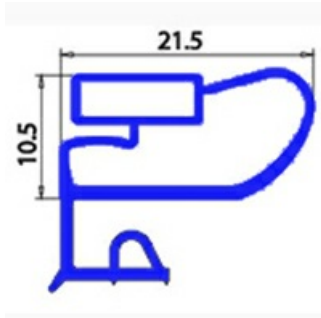

2103018

**ANGLED MIDDLE-EDGED MAGNETIC GASKET 1/2 RIM 390X640  
0A8075 XX4**

Date: 22-11-2024

**Technical data**

SHORT SIDE mm	A=390 mm
LONG SIDE mm	B=640 mm
PROFILE TYPE	XX4

**Manufacturer code**

ELECTROLUX PROFESSIONAL S.P.A.
MBM- EUROTEC SRL -
MBM- EUROTEC SRL -