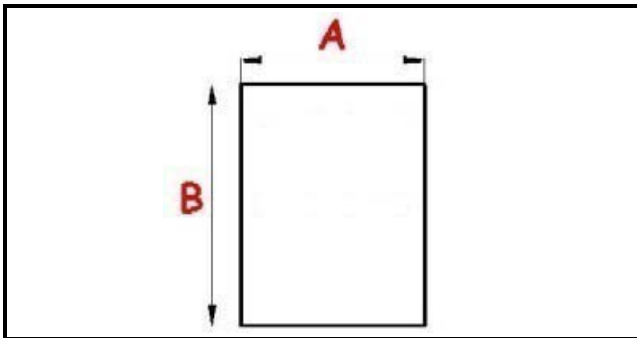

2103018

**ANGLED MIDDLE-EDGED MAGNETIC GASKET 1/2 RIM 390X640  
0A8075 XX4**

Date: 22-11-2024

**Technical data**

SHORT SIDE mm	A=390 mm
LONG SIDE mm	B=640 mm
PROFILE TYPE	XX4

**Manufacturer code**

ELECTROLUX PROFESSIONAL S.P.A.
MBM- EUROTEC SRL -
MBM- EUROTEC SRL -