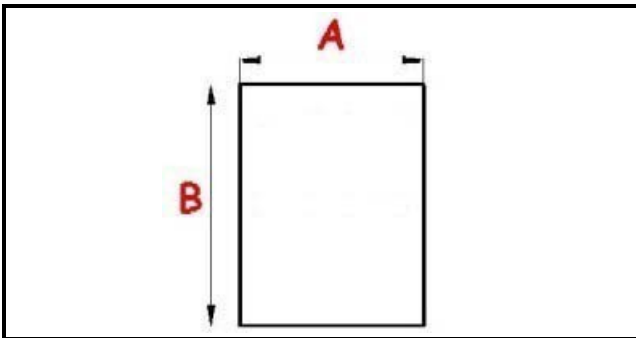

2103019

**GASKET MAGNETIC SNAP 1530X660 082375 QQ1**

Date: 04-03-2025

**Technical data**

SHORT SIDE mm	A=660 mm
LONG SIDE mm	B=1530 mm
PROFILE TYPE	QQ1

**Manufacturer code**

ELECTROLUX PROFESSIONAL S.P.A.