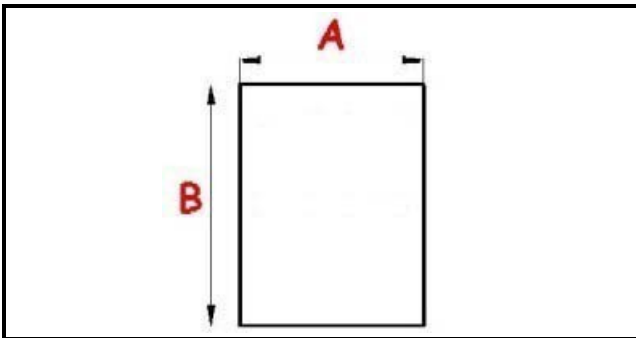

2103019

**GASKET MAGNETIC SNAP 1530X660 082375 QQ1**

Date: 22-01-2025

**Technical data**

SHORT SIDE mm	A=660 mm
LONG SIDE mm	B=1530 mm
PROFILE TYPE	QQ1

**Manufacturer code**

ELECTROLUX PROFESSIONAL S.P.A.