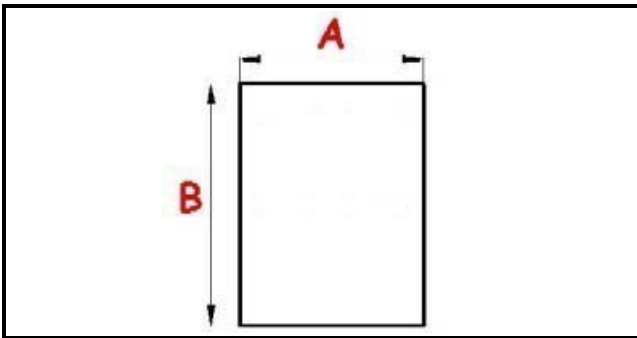

2103019

GASKET MAGNETIC SNAP 1530X660 082375 QQ1

Date: 11-04-2025

Technical data

SHORT SIDE mm	A=660 mm
LONG SIDE mm	B=1530 mm
PROFILE TYPE	QQ1

Manufacturer code

ELECTROLUX PROFESSIONAL S.P.A.