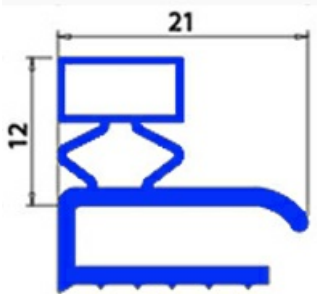

2103032

ANGLED MIDDLE-EDGED MAGNETIC GASKET A. PO 660X1375 XX5

Date: 22-11-2024

**Technical data**

SHORT SIDE mm	A=660 mm
LONG SIDE mm	B=1360 mm
PROFILE TYPE	XX5

Manufacturer code

ANGELO PO GRANDI CUCINE SPA