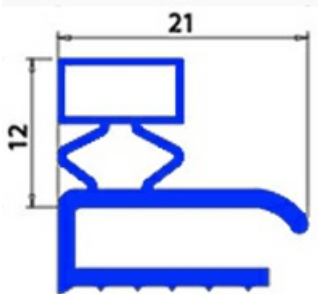

# ANGLED MIDDLE-EDGED MAGNETIC GASKET A. PO 660X1375 XX5

Date: 11-04-2025

## Technical data

SHORT SIDE mm	A=660 mm
LONG SIDE mm	B=1360 mm
PROFILE TYPE	XX5