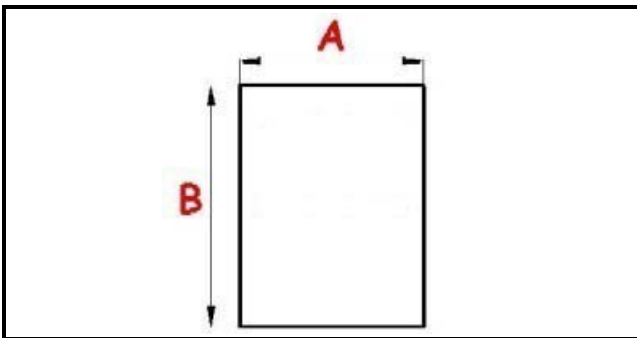

## Technical data

SHORT SIDE mm	A=660 mm
LONG SIDE mm	B=1360 mm
PROFILE TYPE	XX5