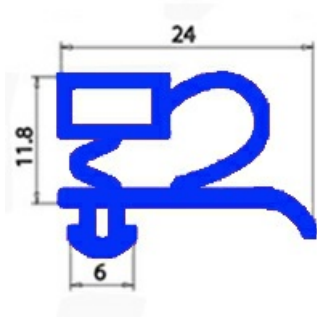

2103045

**GASKET MAGNETIC SNAP 1465X590 MM QQ3**

Date: 04-03-2025

**Technical data**

SHORT SIDE mm	A=590 mm
LONG SIDE mm	B=1465 mm
PROFILE TYPE	QQ3