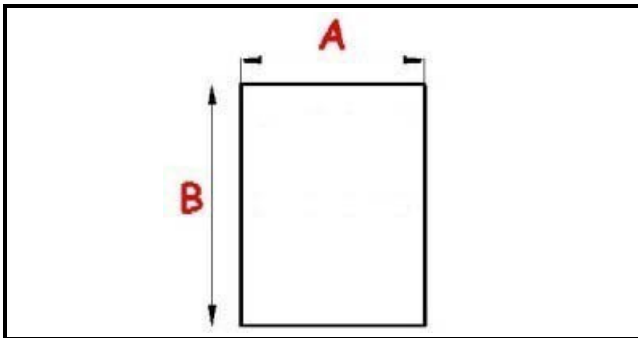

2103045

**GASKET MAGNETIC SNAP 1465X590 MM QQ3**

Date: 04-03-2025

**Technical data**

SHORT SIDE mm	A=590 mm
LONG SIDE mm	B=1465 mm
PROFILE TYPE	QQ3