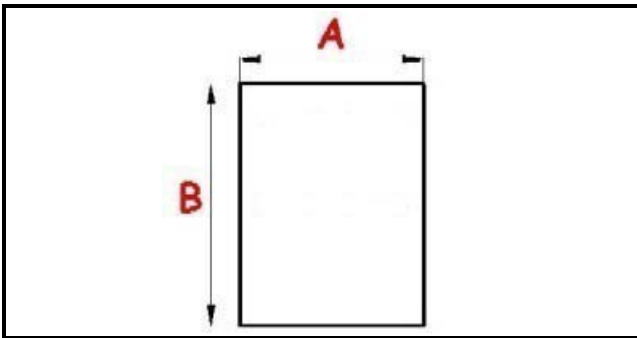

# GASKET MAGNETIC SNAP 390X630 MM QQ1

Date: 11-04-2025

## Technical data

|               |          |
|---------------|----------|
| SHORT SIDE mm | A=390 mm |
| LONG SIDE mm  | B=640 mm |
| PROFILE TYPE  | QQ1      |