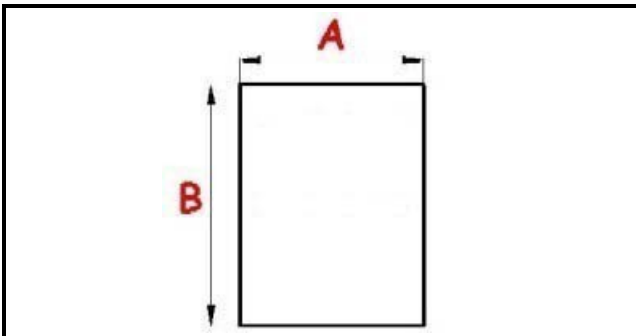

2103046

GASKET MAGNETIC SNAP 390X630 MM QQ1

Date: 22-11-2024

**Technical data**

SHORT SIDE mm	A=390 mm
LONG SIDE mm	B=640 mm
PROFILE TYPE	QQ1