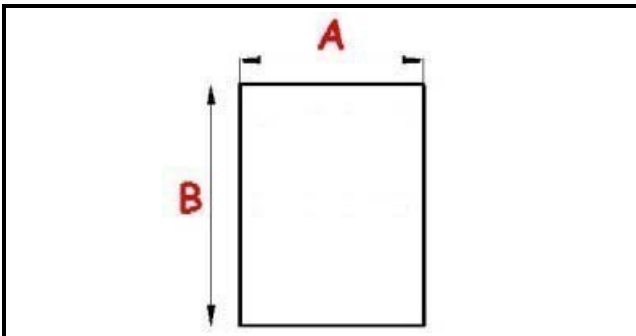

2103046

GASKET MAGNETIC SNAP 390X630 MM QQ1

Date: 04-03-2025

Technical data

SHORT SIDE mm	A=390 mm
LONG SIDE mm	B=640 mm
PROFILE TYPE	QQ1