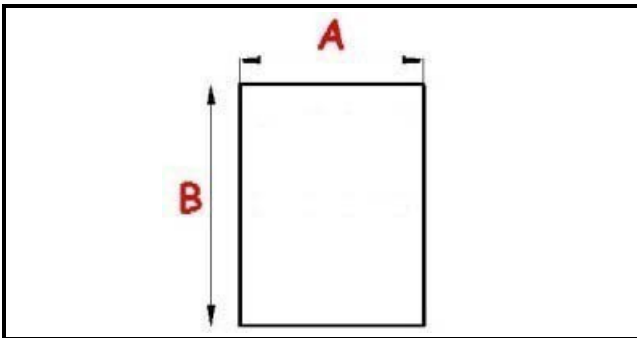

2103046

GASKET MAGNETIC SNAP 390X630 MM QQ1

Date: 22-01-2025

Technical data

SHORT SIDE mm	A=390 mm
LONG SIDE mm	B=640 mm
PROFILE TYPE	QQ1